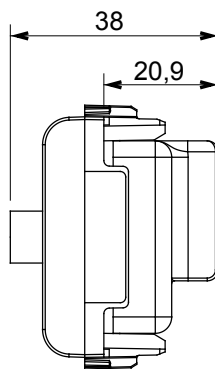

## GW12383

CHORUSMART - Domestic range

Wide range of control devices, sockets for power supply (conforming to national and international standards) signal pick-up, climate control, comfort management, technical alarm signalling and emergency lighting management. The ChoruSmart modular devices are available in five colours, glossy white, satin white, natural beige, satin black and lacquered titanium and in various sizes from 1/2, 1, 2 and 3 modules. Thanks to the mounting supports for rectangular, square and round boxes, endless combinations can be created with the ChoruSmart range of plates.

Category	TV/SAT socket-outlet	Description	Direct
Colour	Satin black	Attenuation	0 dB
Connectors	TV-SAT	Standard	EN 60728-4; IEC 61169-2; IEC 61169-24
No. modules	2	Cable fixing	With screw
Case	Pressure casting zamak metal body	Electrocod	0131
Material	Technopolymer		

### DIMENSIONAL