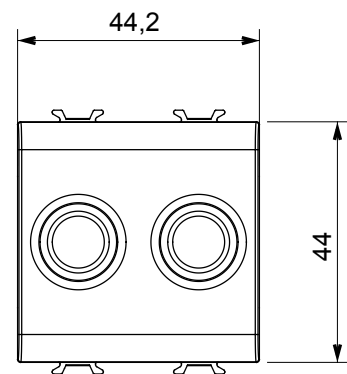

Category	TV/SAT socket-outlet	Description	Direct
Colour	Satin black	Attenuation	0 dB
Connectors	TV-SAT	Standard	EN 60728-4; IEC 61169-2; IEC 61169-24
No. modules	2	Cable fixing	With screw
Case	Pressure casting zamak metal body	Electrocod	0131
Material	Technopolymer		

### DIMENSIONAL