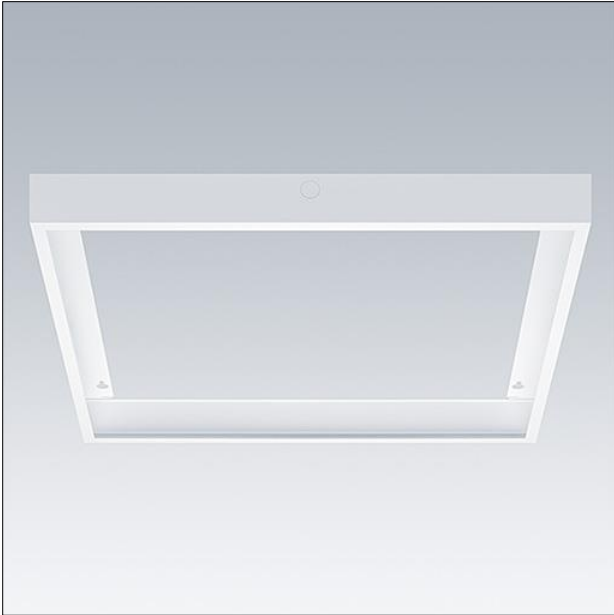

Surface mounting kit

Surface mounting kit for Q622 THORNeco LED Panels (Anna Vario, Anna Vario Flex, Caro). Compatible with THORNeco Just Emergency conversion kit. Weight: 2.4 kg.

TE_ANNA_F_60_mount_box_persp.jpg

TE_Q622_M_SURF.wmf