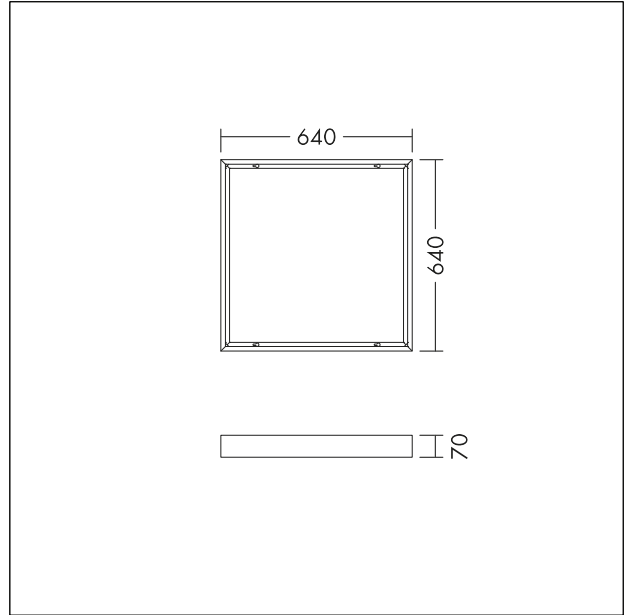

Surface mounting kit

Surface mounting kit for Q622 THORNeco LED Panels (Anna Vario, Anna Vario Flex, Caro). Compatible with THORNeco Just Emergency conversion kit. Weight: 2.4 kg.

TE_ANNA_F_60_mount_box_persp.jpg