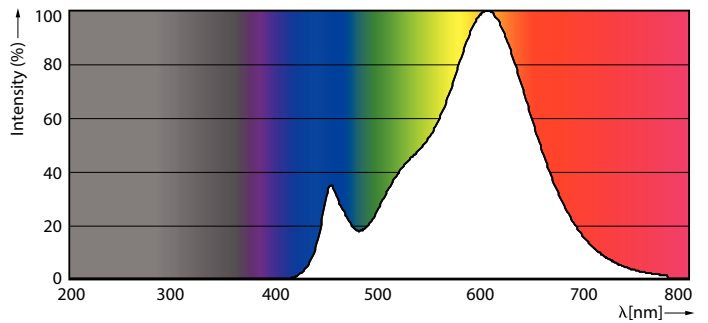

Spectral Power Distribution Colour - CorePro LEDcapsule ND 4.8-60W G9 827