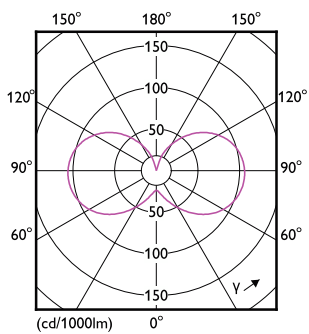

Dimensional drawing

Product	D	C
CorePro LEDcapsule ND 4.8-60W G9 827	19 mm	60 mm

Photometric data

Light Distribution Diagram - CorePro LEDcapsule ND 4.8-60W G9 827

Spectral Power Distribution Colour - CorePro LEDcapsule ND 4.8-60W G9 827