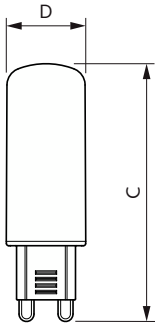

Dimensional drawing

Product	D	C
CorePro LEDcapsule ND 4.8-60W G9 827	19 mm	60 mm

Photometric data

Light Distribution Diagram - CorePro LEDcapsule ND 4.8-60W G9 827

Spectral Power Distribution Colour - CorePro LEDcapsule ND 4.8-60W G9 827