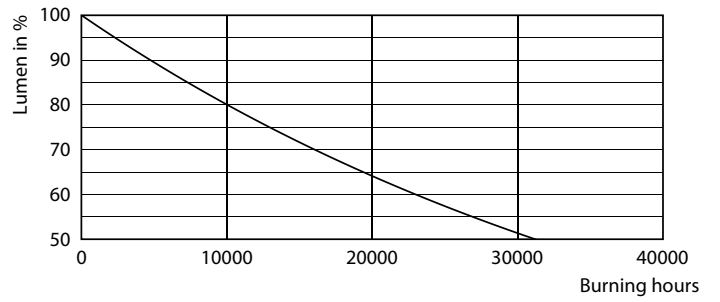

CorePro LEDcapsule MV

Lifetime

Lumen Maintenance Diagram - CorePro LEDcapsule ND 4.8-60W G9 827