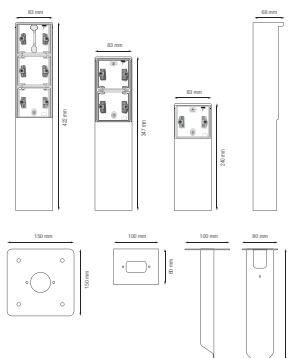

## Technical data

Splashproof garden post with baseplate for three Niko Hydro functions, grey. Handmade product: small deviations in form may occur

- Function: – wall socket outlet
  - contact buses with a large contact surface that do not rest on the base in order to be connected
- Number of mechanisms: 3
- Protection degree: IP55 for the combination of a function and a splashproof mounting box
- Impact resistance: The combination of a Hydro mechanism and a flush- or surface-mounting box has an impact resistance of IK07 with a minimum temperature of -25 °C and a maximum temperature of 55 °C
- Colour: The base material is coloured light grey in mass (approximately NCS S 1502 - B, RAL 7035)
- Dimensions (HxWxD): 422 x 83 x 68 mm
- Marking: CE
- Material housing: stainless steel

## Dimensions

**niko**