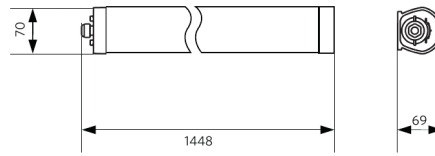

LEDWaterproof-B L1450
-WT

LEDWaterproof-B L1450