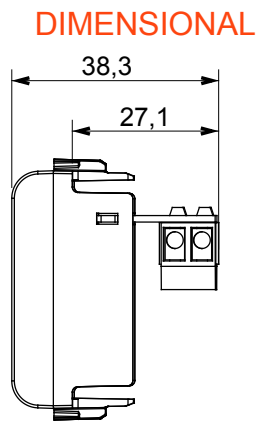

Product Data Sheet

GW11401

CHORUSMART - Domestic range

Wide range of control devices, sockets for power supply (conforming to national and international standards) signal pick-up, climate control, comfort management, technical alarm signalling and emergency lighting management. The ChoruSmart modular devices are available in five colours, glossy white, satin white, natural beige, satin black and lacquered titanium and in various sizes from 1/2, 1, 2 and 3 modules. Thanks to the mounting supports for rectangular, square and round boxes, endless combinations can be created with the ChoruSmart range of plates.

Category	Telephone socket-outlet	Description	RJ11
Colour	Ivory	Connection	Screw-on terminals
No. modules	1	Material	Technopolymer

STANDARDS/APPROVALS