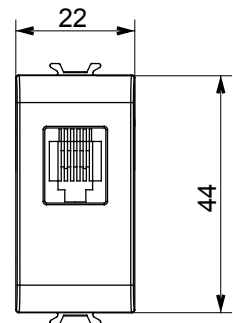

Product Data Sheet

GW11401

CHORUSMART - Domestic range

Wide range of control devices, sockets for power supply (conforming to national and international standards) signal pick-up, climate control, comfort management, technical alarm signalling and emergency lighting management. The ChoruSmart modular devices are available in five colours, glossy white, satin white, natural beige, satin black and lacquered titanium and in various sizes from 1/2, 1, 2 and 3 modules. Thanks to the mounting supports for rectangular, square and round boxes, endless combinations can be created with the ChoruSmart range of plates.

Category	Telephone socket-outlet	Description	RJ11
Colour	Ivory	Connection	Screw-on terminals
No. modules	1	Material	Technopolymer

STANDARDS/APPROVALS