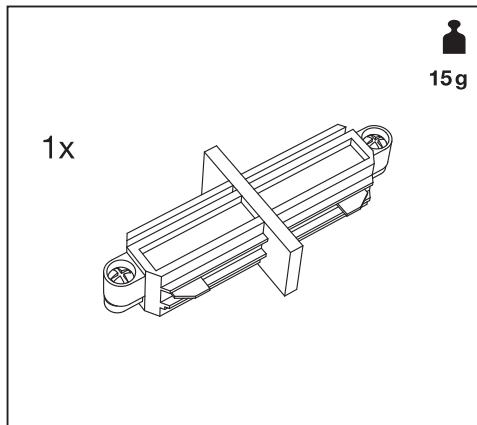

# TRACKLIGHT CONNECTOR LINEAR

---

	<b>EAN</b>	<b>IP</b>	<b>Δ (°C)</b>	<b>V~</b>	<b>Hz</b>
<b>TRACKLIGHT LINEAR CONNECTOR WT</b>	4058075764002	20	-20...+40	220-240	50/60
<b>TRACKLIGHT LINEAR CONNECTOR BK</b>	4058075764026	20	-20...+40	220-240	50/60

# TRACKLIGHT LINEAR CONNECTOR

Item	Model	Socket	Dimension L x W x H	Color	EAN
A	TRACKLIGHT SPOT CYLINDER	GU10	140 x 55 x 130 mm	White Black	4058075756588 4058075756625
B	TRACKLIGHT SPOT MINICYLINDER	GU10	135 x 65 x 93 mm	White Black	4058075756649 4058075756663
C	TRACKLIGHT SPOT CYLINDER	GU10	142 x 65 x 93 mm	White Black	4058075756687 4058075756700
D	SMART WIFI TRACKL SPOT CIRCLE TUNABLE	Integrated LED	ø120 x 95 mm	White Black	4058075759749 4058075759763
E	SMART WIFI TRACKL SPOT OSAKA TUNABLE	Integrated LED	64.5 x 92 x 140 mm	White Black	4058075759787 4058075759800
F	TRACKLIGHT RAIL	-	1000 x 35 x 18 mm	White Black	4058075763920 4058075763944
G	TRACKLIGHT SUPPLY CONNECTOR	-	104 x 35 x 18 mm	White Black	4058075763968 4058075763982
H	TRACKLIGHT LINEAR CONNECTOR	-	64 x 35 x 18 mm	White Black	4058075764002 4058075764026
I	TRACKLIGHT CORNER CONNECTOR	-	104 x 104 x 18 mm	White Black	4058075764040 4058075764064
J	TRACKLIGHT FLEXIBLE CONNECTOR	-	290 x 35 x 18 mm	White Black	4058075764088 4058075764101
K	TRACKLIGHT CROSS CONNECTOR	-	172 x 172 x 18 mm	White Black	4058075764125 4058075764149
L	TRACKLIGHT SUSPENSION KIT	-	61 x 33 x 15 / ø40 x 47 mm	White Black	4058075764163 4058075764187
M	TRACKLIGHT ROUND BASE	-	32 x ø100 mm	White Black	4058075764200 4058075764224