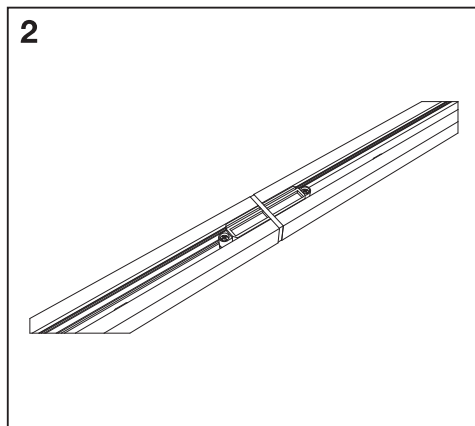

# TRACKLIGHT CONNECTOR LINEAR

---

	<b>EAN</b>	<b>IP</b>	<b>Δ (°C)</b>	<b>V~</b>	<b>Hz</b>
<b>TRACKLIGHT LINEAR CONNECTOR WT</b>	4058075764002	20	-20...+40	220-240	50/60
<b>TRACKLIGHT LINEAR CONNECTOR BK</b>	4058075764026	20	-20...+40	220-240	50/60

# TRACKLIGHT LINEAR CONNECTOR

Item	Model	Socket	Dimension L x W x H	Color	EAN
A	TRACKLIGHT SPOT CYLINDER	GU10	140 x 55 x 130 mm	White Black	4058075756588 4058075756625
B	TRACKLIGHT SPOT MINICYLINDER	GU10	135 x 65 x 93 mm	White Black	4058075756649 4058075756663
C	TRACKLIGHT SPOT CYLINDER	GU10	142 x 65 x 93 mm	White Black	4058075756687 4058075756700
D	SMART WIFI TRACKL SPOT CIRCLE TUNABLE	Integrated LED	ø120 x 95 mm	White Black	4058075759749 4058075759763
E	SMART WIFI TRACKL SPOT OSAKA TUNABLE	Integrated LED	64.5 x 92 x 140 mm	White Black	4058075759787 4058075759800
F	TRACKLIGHT RAIL	-	1000 x 35 x 18 mm	White Black	4058075763920 4058075763944
G	TRACKLIGHT SUPPLY CONNECTOR	-	104 x 35 x 18 mm	White Black	4058075763968 4058075763982
H	TRACKLIGHT LINEAR CONNECTOR	-	64 x 35 x 18 mm	White Black	4058075764002 4058075764026
I	TRACKLIGHT CORNER CONNECTOR	-	104 x 104 x 18 mm	White Black	4058075764040 4058075764064
J	TRACKLIGHT FLEXIBLE CONNECTOR	-	290 x 35 x 18 mm	White Black	4058075764088 4058075764101
K	TRACKLIGHT CROSS CONNECTOR	-	172 x 172 x 18 mm	White Black	4058075764125 4058075764149
L	TRACKLIGHT SUSPENSION KIT	-	61 x 33 x 15 / ø40 x 47 mm	White Black	4058075764163 4058075764187
M	TRACKLIGHT ROUND BASE	-	32 x ø100 mm	White Black	4058075764200 4058075764224