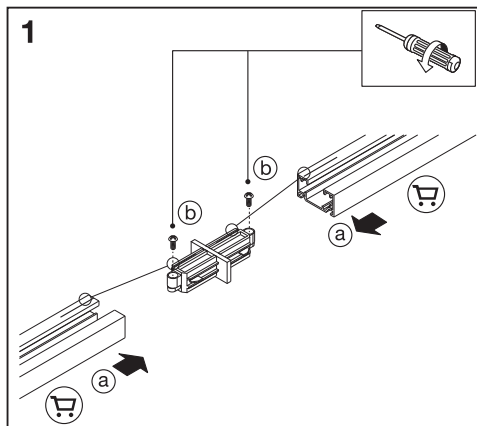

# TRACKLIGHT CONNECTOR LINEAR

---

	<b>EAN</b>	<b>IP</b>	<b>Δ (°C)</b>	<b>V~</b>	<b>Hz</b>
<b>TRACKLIGHT LINEAR CONNECTOR WT</b>	4058075764002	20	-20...+40	220-240	50/60
<b>TRACKLIGHT LINEAR CONNECTOR BK</b>	4058075764026	20	-20...+40	220-240	50/60

# TRACKLIGHT LINEAR CONNECTOR

Item	Model	Socket	Dimension L x W x H	Color	EAN
A	TRACKLIGHT SPOT CYLINDER	GU10	140 x 55 x 130 mm	White Black	4058075756588 4058075756625
B	TRACKLIGHT SPOT MINICYLINDER	GU10	135 x 65 x 93 mm	White Black	4058075756649 4058075756663
C	TRACKLIGHT SPOT CYLINDER	GU10	142 x 65 x 93 mm	White Black	4058075756687 4058075756700
D	SMART WIFI TRACKL SPOT CIRCLE TUNABLE	Integrated LED	ø120 x 95 mm	White Black	4058075759749 4058075759763
E	SMART WIFI TRACKL SPOT OSAKA TUNABLE	Integrated LED	64.5 x 92 x 140 mm	White Black	4058075759787 4058075759800
F	TRACKLIGHT RAIL	-	1000 x 35 x 18 mm	White Black	4058075763920 4058075763944
G	TRACKLIGHT SUPPLY CONNECTOR	-	104 x 35 x 18 mm	White Black	4058075763968 4058075763982
H	TRACKLIGHT LINEAR CONNECTOR	-	64 x 35 x 18 mm	White Black	4058075764002 4058075764026
I	TRACKLIGHT CORNER CONNECTOR	-	104 x 104 x 18 mm	White Black	4058075764040 4058075764064
J	TRACKLIGHT FLEXIBLE CONNECTOR	-	290 x 35 x 18 mm	White Black	4058075764088 4058075764101
K	TRACKLIGHT CROSS CONNECTOR	-	172 x 172 x 18 mm	White Black	4058075764125 4058075764149
L	TRACKLIGHT SUSPENSION KIT	-	61 x 33 x 15 / ø40 x 47 mm	White Black	4058075764163 4058075764187
M	TRACKLIGHT ROUND BASE	-	32 x ø100 mm	White Black	4058075764200 4058075764224