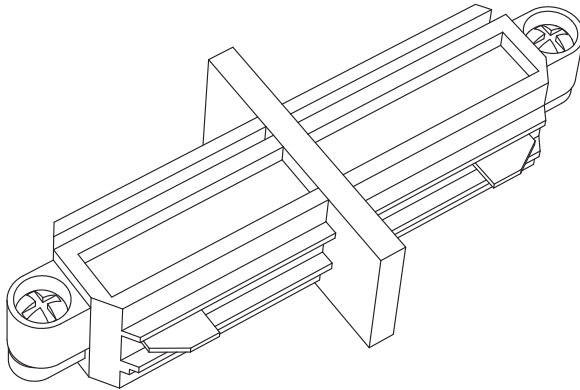

# TRACKLIGHT CONNECTOR LINEAR

---

	<b>EAN</b>	<b>IP</b>	<b>Δ (°C)</b>	<b>V~</b>	<b>Hz</b>
<b>TRACKLIGHT LINEAR CONNECTOR WT</b>	4058075764002	20	-20...+40	220-240	50/60
<b>TRACKLIGHT LINEAR CONNECTOR BK</b>	4058075764026	20	-20...+40	220-240	50/60

# TRACKLIGHT LINEAR CONNECTOR

Item	Model	Socket	Dimension L x W x H	Color	EAN
A	TRACKLIGHT SPOT CYLINDER	GU10	140 x 55 x 130 mm	White Black	4058075756588 4058075756625
B	TRACKLIGHT SPOT MINICYLINDER	GU10	135 x 65 x 93 mm	White Black	4058075756649 4058075756663
C	TRACKLIGHT SPOT CYLINDER	GU10	142 x 65 x 93 mm	White Black	4058075756687 4058075756700
D	SMART WIFI TRACKL SPOT CIRCLE TUNABLE	Integrated LED	ø120 x 95 mm	White Black	4058075759749 4058075759763
E	SMART WIFI TRACKL SPOT OSAKA TUNABLE	Integrated LED	64.5 x 92 x 140 mm	White Black	4058075759787 4058075759800
F	TRACKLIGHT RAIL	-	1000 x 35 x 18 mm	White Black	4058075763920 4058075763944
G	TRACKLIGHT SUPPLY CONNECTOR	-	104 x 35 x 18 mm	White Black	4058075763968 4058075763982
H	TRACKLIGHT LINEAR CONNECTOR	-	64 x 35 x 18 mm	White Black	4058075764002 4058075764026
I	TRACKLIGHT CORNER CONNECTOR	-	104 x 104 x 18 mm	White Black	4058075764040 4058075764064
J	TRACKLIGHT FLEXIBLE CONNECTOR	-	290 x 35 x 18 mm	White Black	4058075764088 4058075764101
K	TRACKLIGHT CROSS CONNECTOR	-	172 x 172 x 18 mm	White Black	4058075764125 4058075764149
L	TRACKLIGHT SUSPENSION KIT	-	61 x 33 x 15 / ø40 x 47 mm	White Black	4058075764163 4058075764187
M	TRACKLIGHT ROUND BASE	-	32 x ø100 mm	White Black	4058075764200 4058075764224