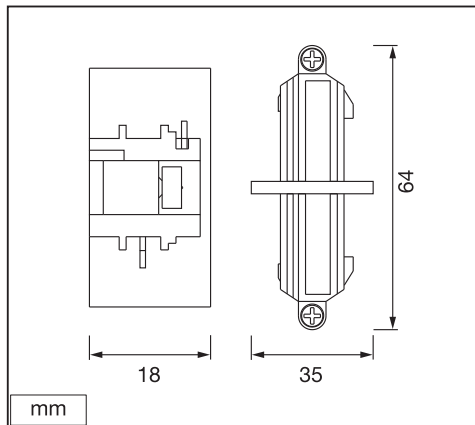

# TRACKLIGHT CONNECTOR LINEAR

---

	<b>EAN</b>	<b>IP</b>	<b>Δ (°C)</b>	<b>V~</b>	<b>Hz</b>
<b>TRACKLIGHT LINEAR CONNECTOR WT</b>	4058075764002	20	-20...+40	220-240	50/60
<b>TRACKLIGHT LINEAR CONNECTOR BK</b>	4058075764026	20	-20...+40	220-240	50/60

# TRACKLIGHT LINEAR CONNECTOR

Item	Model	Socket	Dimension L x W x H	Color	EAN
A	TRACKLIGHT SPOT CYLINDER	GU10	140 x 55 x 130 mm	White Black	4058075756588 4058075756625
B	TRACKLIGHT SPOT MINICYLINDER	GU10	135 x 65 x 93 mm	White Black	4058075756649 4058075756663
C	TRACKLIGHT SPOT CYLINDER	GU10	142 x 65 x 93 mm	White Black	4058075756687 4058075756700
D	SMART WIFI TRACKL SPOT CIRCLE TUNABLE	Integrated LED	ø120 x 95 mm	White Black	4058075759749 4058075759763
E	SMART WIFI TRACKL SPOT OSAKA TUNABLE	Integrated LED	64.5 x 92 x 140 mm	White Black	4058075759787 4058075759800
F	TRACKLIGHT RAIL	-	1000 x 35 x 18 mm	White Black	4058075763920 4058075763944
G	TRACKLIGHT SUPPLY CONNECTOR	-	104 x 35 x 18 mm	White Black	4058075763968 4058075763982
H	TRACKLIGHT LINEAR CONNECTOR	-	64 x 35 x 18 mm	White Black	4058075764002 4058075764026
I	TRACKLIGHT CORNER CONNECTOR	-	104 x 104 x 18 mm	White Black	4058075764040 4058075764064
J	TRACKLIGHT FLEXIBLE CONNECTOR	-	290 x 35 x 18 mm	White Black	4058075764088 4058075764101
K	TRACKLIGHT CROSS CONNECTOR	-	172 x 172 x 18 mm	White Black	4058075764125 4058075764149
L	TRACKLIGHT SUSPENSION KIT	-	61 x 33 x 15 / ø40 x 47 mm	White Black	4058075764163 4058075764187
M	TRACKLIGHT ROUND BASE	-	32 x ø100 mm	White Black	4058075764200 4058075764224