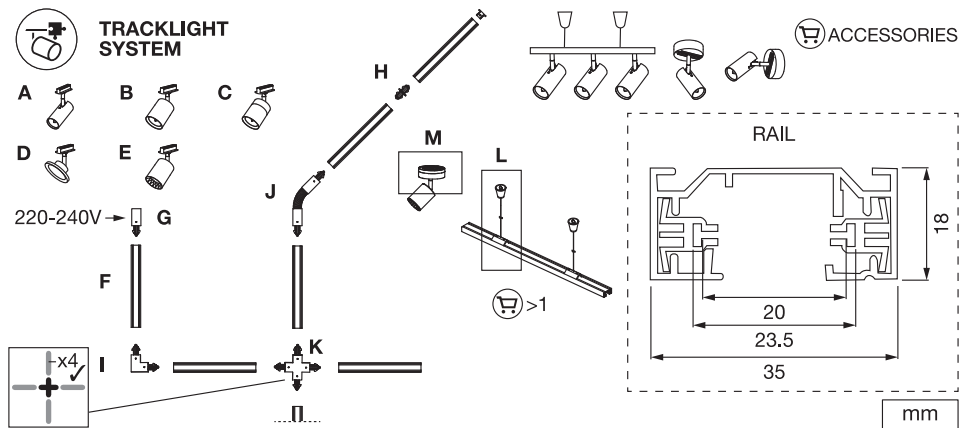

# TRACKLIGHT CONNECTOR LINEAR

---

	<b>EAN</b>	<b>IP</b>	<b>Δ (°C)</b>	<b>V~</b>	<b>Hz</b>
<b>TRACKLIGHT LINEAR CONNECTOR WT</b>	4058075764002	20	-20...+40	220-240	50/60
<b>TRACKLIGHT LINEAR CONNECTOR BK</b>	4058075764026	20	-20...+40	220-240	50/60

# TRACKLIGHT LINEAR CONNECTOR

Item	Model	Socket	Dimension L x W x H	Color	EAN
A	TRACKLIGHT SPOT CYLINDER	GU10	140 x 55 x 130 mm	White Black	4058075756588 4058075756625
B	TRACKLIGHT SPOT MINICYLINDER	GU10	135 x 65 x 93 mm	White Black	4058075756649 4058075756663
C	TRACKLIGHT SPOT CYLINDER	GU10	142 x 65 x 93 mm	White Black	4058075756687 4058075756700
D	SMART WIFI TRACKL SPOT CIRCLE TUNABLE	Integrated LED	ø120 x 95 mm	White Black	4058075759749 4058075759763
E	SMART WIFI TRACKL SPOT OSAKA TUNABLE	Integrated LED	64.5 x 92 x 140 mm	White Black	4058075759787 4058075759800
F	TRACKLIGHT RAIL	-	1000 x 35 x 18 mm	White Black	4058075763920 4058075763944
G	TRACKLIGHT SUPPLY CONNECTOR	-	104 x 35 x 18 mm	White Black	4058075763968 4058075763982
H	TRACKLIGHT LINEAR CONNECTOR	-	64 x 35 x 18 mm	White Black	4058075764002 4058075764026
I	TRACKLIGHT CORNER CONNECTOR	-	104 x 104 x 18 mm	White Black	4058075764040 4058075764064
J	TRACKLIGHT FLEXIBLE CONNECTOR	-	290 x 35 x 18 mm	White Black	4058075764088 4058075764101
K	TRACKLIGHT CROSS CONNECTOR	-	172 x 172 x 18 mm	White Black	4058075764125 4058075764149
L	TRACKLIGHT SUSPENSION KIT	-	61 x 33 x 15 / ø40 x 47 mm	White Black	4058075764163 4058075764187
M	TRACKLIGHT ROUND BASE	-	32 x ø100 mm	White Black	4058075764200 4058075764224