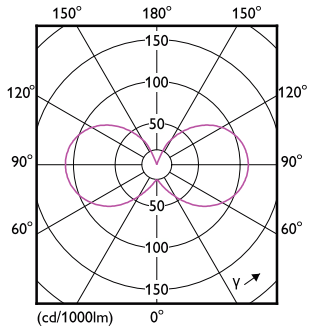

Dimensional drawing

Product	D	C
CorePro LEDcapsuleLV 2.1-20W G4 827 D	15 mm	40 mm

Photometric data

General uniform lighting - CorePro LEDcapsuleLV 2.1-20W G4 827 D

Spectral Power Distribution Colour - CorePro LEDcapsuleLV 2.1-20W G4 827 D

CorePro LEDcapsule LV

Photometric data

Light Distribution Diagram - CorePro LEDcapsuleLV 2.1-20W G4 827 D

Lifetime

Life Expectancy Diagram

Lumen Maintenance Diagram - CorePro LEDcapsuleLV 2.1-20W G4 827 D