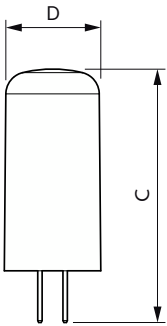

Power Consumption	2.1 W
Lamp Current (Nom)	190 mA
Wattage Equivalent	20 W
Starting Time (Nom)	0.5 s
Warm-up time to 60% light	0.5 s
Power Factor (Fraction)	0.9
Voltage (Nom)	ac electronic 12 V
Temperature	
T-Case Maximum (Nom)	64 °C
Controls and Dimming	
Dimmable	Only with specific dimmers
Mechanical and Housing	
Bulb Finish	Frosted
Bulb Material	Plastic
Bulb Shape	Capsule
Net Weight (Piece)	0.006 kg

Dimensional drawing

Product	D	C
CorePro LEDcapsuleLV 2.1-20W G4 827 D	15 mm	40 mm

Photometric data

General uniform lighting - CorePro LEDcapsuleLV 2.1-20W G4 827 D

Spectral Power Distribution Colour - CorePro LEDcapsuleLV 2.1-20W G4 827 D