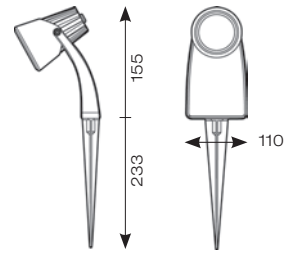

# Flora GU10

- Spike light suitable for residential or hospitality applications
- Dual purpose garden spotlight supplied with wall mounting bracket and spike
- Polycarbonate construction suitable for coastal areas
- Manufactured from 100% recyclable materials
- Pre-wired with 2 metres of rubber insulated cable
- Suitable for GU10 LED lamps only as detailed
- Option to add Bluetooth and WiFi enabled smart WIZ GU10 lamp
  - AOCTOW/GU10LED/TW
  - AOCTOW/GU10LED/RGBTW

Spike Fixing

Wall Mounting

OCTO  
Compatible

Connected by  
**WIZ**

CODE	DESCRIPTION	MAX WATTAGE	CLASS	IP	IK	TRADE
AFGS/GU10LED	GU10 LED	5W	2	IP65	IK08	£53.00