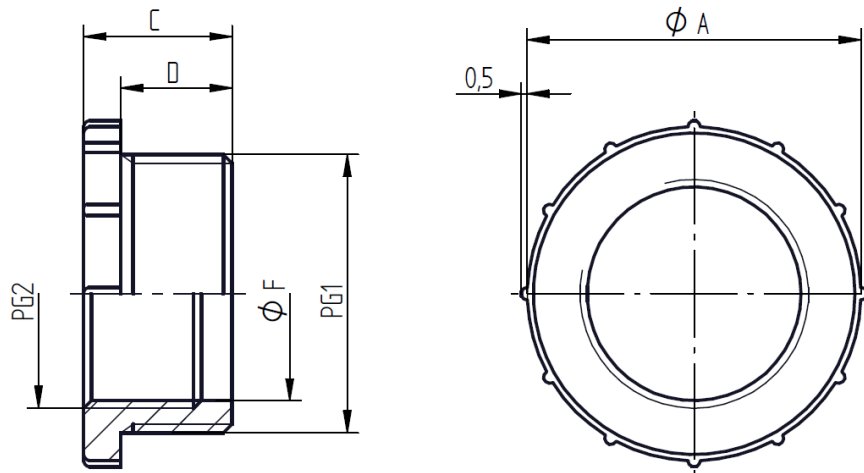

51730020	<b>DATA SHEET</b>	
Valid from: 03.07.2018	<b>SKINDICHT® KUK</b>	

The SKINDICHT® KUK is a reduction with PG-threads and a knurled head.

**Technical features:**

Material Polyamide, glass-fibre reinforced  
 Temperature range -40 °C up to +100 °C  
 Color RAL 7035 light-grey

**Norm references:**

External thread PG1	Internal thread PG2	Ø A [mm]	C [mm]	D [mm]	Ø F [mm]	Article No.
PG 13,5	PG 9	25,5	11	8	13,9	51730020
PG 16	PG 9	28	12	9	13,9	51730025
PG 16	PG 11	28	12	9	17,3	51730030
PG 21	PG 13,5	34,5	13	10	19,1	51730035
PG 21	PG 16	34,5	13	10	21,2	51730090
PG 29	PG 21	44,5	13	10	26,8	51730100
PG 36	PG 29	56,5	14	11	35,5	51730110