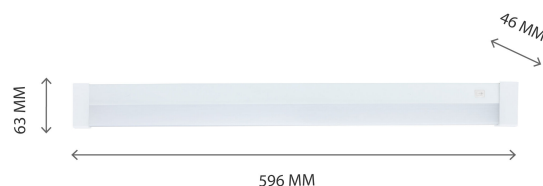

Technical data

Code	SLI043017WW_PW
Power	15 W
Nominal current	115 mA
Voltage	230 V
Energy consumption	15 kWh/1000h
Frequency	50HZ Hz
Protection class	II
Power supply included	+
Power factor	0.6
Useful luminous flux*	1800 lm (360°)
Luminous flux**	1600 lm (360°)
Lamp efficacy	120 lm/W
Colour temperature	3000 K
Colour of light	WW
Beam angle	150 °
RA	>80
Light source included	+
Uniformity of color SDCM max	5
Dimmable	No
Working temperature range	-20 +40 °
Lifespan	17000 h
Housing material	Plastic
Degree of protection (IP)	IP44
Colour	White
Dimension (AxBxC)	596x46x63 mm
For use	Inside
Assembly method	On the ceiling
Application	Inside
Made in	PRC

IP44

120
lm/W

Related documents

Declaration of Conformity

Photometric file