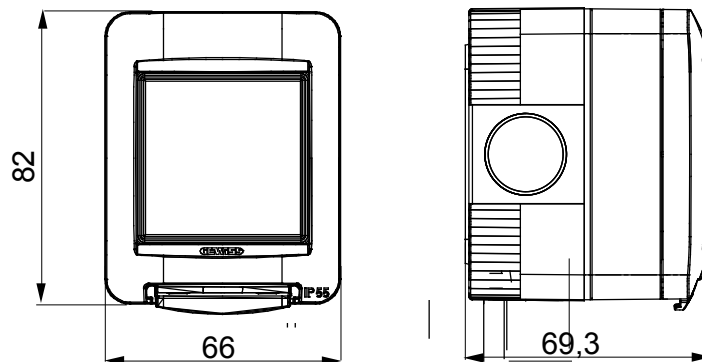

Product Data Sheet

GW16512

CHORUSMART - Domestic range

A range of tabletop panels, wall boxes and self-supporting wall enclosures suitable for housing ChorusSmart modular devices. Wall boxes and panels, available in black and white, must be completed with ChorusSmart support and One plates. The self-supporting enclosures, available in grey RAL 7035, are characterised in IP40 and IP55 versions: both have pre-cut knockouts, and the watertight version is also provided with a door with a transparent UV membrane. Self-supporting boxes and enclosures are designed to be fitted with an earth terminal.

Description	2 modules	Colour	Grey RAL 7035
No. knockout holes Ø23	3 on sides / 1 on the bottom	N. holes Ø 23 with cable gland	1
Type of knockout holes	Removable with tool	IP degree	IP55
Insulation class	II	Mechanical resistance	IK07
Lid screws	Stainless steel	Torque screws tightening	0.8 Newton/meter
Outer dim. LxHxD (mm)	66x82x69	Glow wire test	650 °C
Thermo-pressure with ball	70 °C	Standard	EN 60670-1
Installation temperature	-25 +60 °C	Electrocod	0212

DIMENSIONAL

TECHNICAL SYMBOLOGY

IP

IK

GWT

IP55

IK07

650 °C