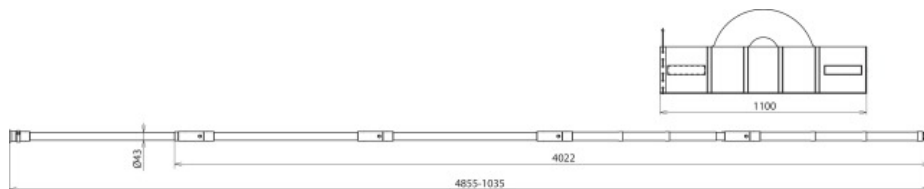

## EST SQL RW 4855 TA (769 515)

- Six-part earthing stick kit (for transport in motor vehicles)
- For outdoor use
- Robust aluminium cone coupling
- Only suitable for phase screw clamps and clamps with long T pin shaft

Figure without obligation

Type	EST SQL RW 4855 TA
Part No.	769 515
Total length ( $I_{G \max}$ / $I_{G \min}$ )	4855 / 1035 mm
Max. load on the operating head ( $I_{G \max}$ / $I_{G \min}$ )	8 / 13 kg
DB drawing No.	3 Ebgw 01.68-1
Material (insulating tube)	Glass-fibre reinforced polyester tube
End fitting	Aluminium / rubber eye
Standard	EN/IEC 61230 (DIN VDE 0683-100)
Temperature range	-25 °C ... +55 °C
Weight	6,01 kg
Customs tariff number	82055980
GTIN	4013364157361
PU	1 Stk