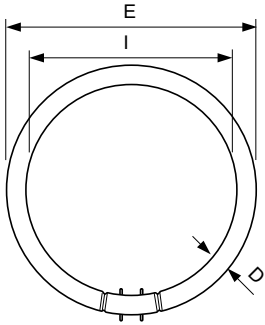

MASTER TL5 Circular

MASTER TL5 Circular 22W/840 1CT/10

This circular TL5 lamp (tube diameter 16 mm) offers extended design possibilities. The slim tube allows the creation of extremely flat luminaires and enables omnidirectional light distribution. It is suitable for a wide range of professional and semi-professional applications, and is ideal for use in shops, offices and public areas with unconventional layouts.

Lamp Current (Nom)	0.300 A
Controls and Dimming	
Dimmable	Yes
Mechanical and Housing	
Bulb Shape	C-T5 [C-T5 16 mm]
Approval and Application	
Mercury (Hg) Content (Max)	4 mg
Mercury (Hg) Content (Nom)	4 mg
Energy Consumption kWh/1000 h	24 kWh
EPREL Registration Number	423,619
Product Data	
Full product code	871150064221925
Order product name	MASTER TL5 Circular 22W/840 1CT/10

MASTER TL5 Circular

Order code	927965084013
Numerator - Quantity Per Pack	1
Numerator - Packs per outer box	10
Material number (12NC)	927965084013

Full product name	MASTER TL5 Circular 22W/840 1CT/10
EAN/UPC - Case	8711500642226

Dimensional drawing

Product	D (max)	D (min)	E (min)	E (max)	I (min)	I (max)
MASTER TL5 Circular 22W/840 1CT/10	18 mm	14 mm	220 mm	230 mm	187 mm	197 mm

Photometric data

Spectral Power Distribution Colour - MASTER TL5 Circular 22W/840 1CT/10