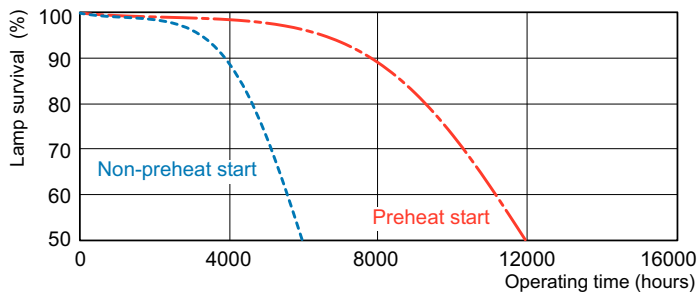

Lifetime

Life Expectancy Diagram - MASTER TL5 Circular 22W/840 1CT/10