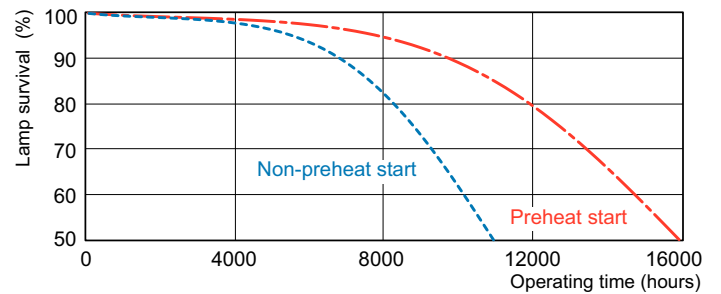

Life Expectancy Diagram - MASTER TL5 Circular 22W/840 1CT/10