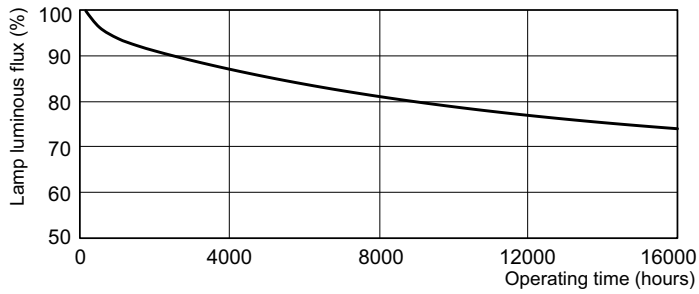

Dimensional drawing

Product	D (max)	D (min)	E (min)	E (max)	I (min)	I (max)
MASTER TL5 Circular 22W/840 1CT/10	18 mm	14 mm	220 mm	230 mm	187 mm	197 mm

Photometric data

Spectral Power Distribution Colour - MASTER TL5 Circular 22W/840 1CT/10

Lifetime

Life Expectancy Diagram - MASTER TL5 Circular 22W/840 1CT/10

Life Expectancy Diagram - MASTER TL5 Circular 22W/840 1CT/10

MASTER TL5 Circular

Lifetime

Lumen Maintenance Diagram - MASTER TL5 Circular 22W/840 1CT/10