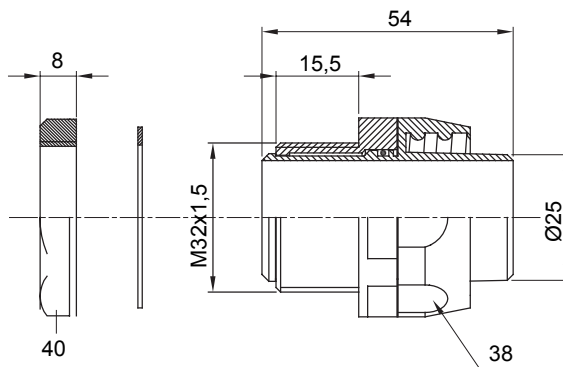

Straight and revolving coupling device for sheath with IP54 protection degree.

Colour	Black RAL 9005	IP degree	IP54
ISO pitch	M 32x1.5	Sheath Ø (mm)	25
Type	Revolving	Electrocod	210

DIMENSIONAL

TECHNICAL SYMBOLOGY