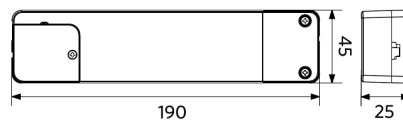

LEDPanelS-P6
Driver Tunable White