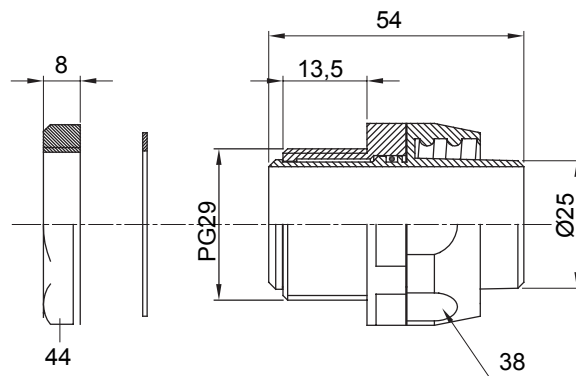

Straight and revolving coupling device for sheath with IP54 protection degree.

Colour	Grey RAL 7035	IP degree	IP54
PG pitch	29	Sheath Ø (mm)	25
Type of pitch	PG29	Type	Revolving
Electrocod	210		

DIMENSIONAL