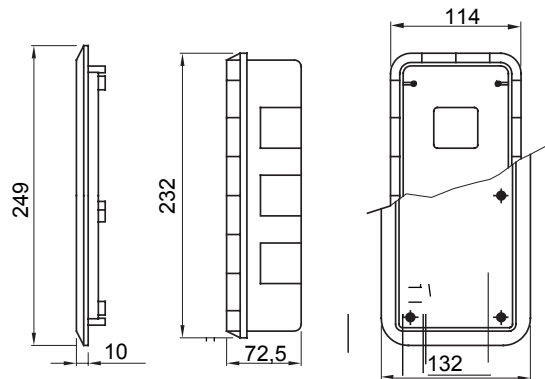

## GW66683N

IB Range

For walls	Masonry	Glow Wire Test	650 °C
Houseable interloc. socket	1	IP degree	IP55
Mechanical resistance	IK08	Houseable IB socket-outlets	16/32 A SBF / CBF / Automatika
Electrocod	2222	Drilling bottom	Through multidiameter cutter
Minimum installation temperature	-15°C		

### DIMENSIONAL

### TECHNICAL SYMBOLOGY

**GWT**

650 °C

**IP**

IP55

**IK**

IK08