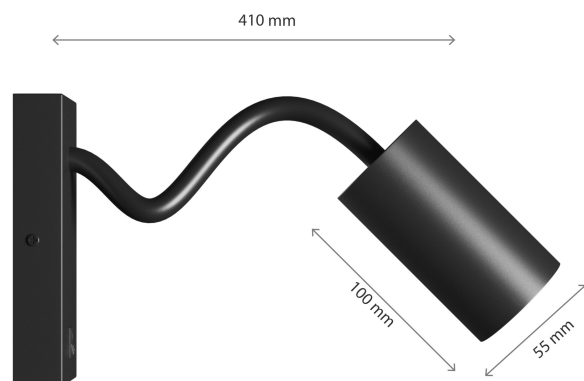

SQUALLA VARIOSA FLEXI SWITCH GU10

SLIP006024

See
more

Wall lamp SQUALLA VARIOSA FLEXI SWITCH GU10 for replaceable light source. Designed for surface mounting.

Voltage **250 V**

Socket **GU10**

Degree of protection (IP) **IP20**

Technical data

Code	SLIP006024
Voltage	250 V
Protection class	I
Light source included	No
Working temperature range	-20/+40 °
Lifespan	17000 h
Housing material	Aluminum
Socket	GU10
Degree of protection (IP)	IP20
Colour	Black
Dimension (AxBxC)	55x100x410 mm
For use	Inside
Assembly method	On the ceiling
Application	Inside
Made in	PRC
Other	MAX 10W LED, NO INTENDED FOR HALOGEN ,