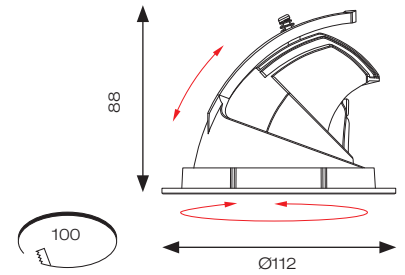

Unity 100 Wallwash

- Recessed adjustable architectural wallwash with 355° rotation suitable for commercial, hospitality and retail applications
- Adjustable tilt angle from -15° to 45°
- 30° cut-off angle in the horizontal position
- Die-cast aluminium body and heatsink for good thermal management
- Remote driver with plug and play connection
- Dimmable options
- Powered by Tridonic