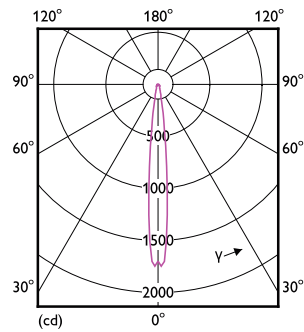

Light Distribution Diagram - MAS ExpertColor 10.8-50W 927 AR111 9D