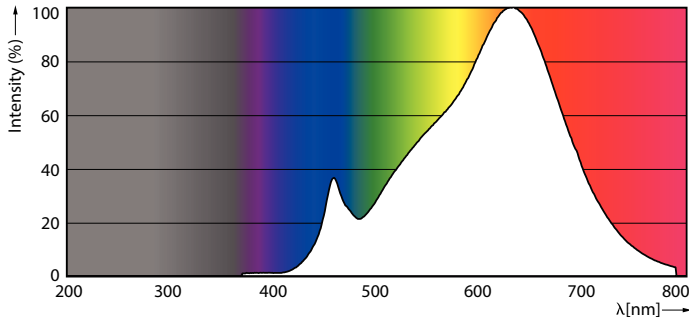

MASTER LEDspot ExpertColor AR111

Photometric data

Spectral Power Distribution Colour - MAS ExpertColor 10.8-50W 927 AR111 9D