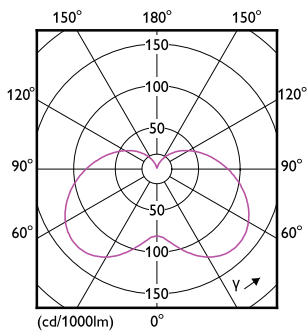

Application Conditions

can it be used in closed luminaires	No
-------------------------------------	----

Product Data

Order product name	CorePro candle ND 7-60W E14 827 B38 FR
Full product name	CorePro candle ND 7-60W E14 827 B38 FR
Full product code	871951431296800
Order code	929002972502
Material Nr. (12NC)	929002972502
Numerator - Quantity Per Pack	1
EAN/UPC - Product/Case	8719514312968
Numerator - Packs per outer box	10
EAN/UPC - Case	8719514312975

Dimensional drawing

Product	D	C
CorePro candle ND 7-60W E14 827 B38 FR	38 mm	114 mm

Photometric data

Light Distribution Diagram - CorePro candle ND 7-60W E14 827 B38 FR

Spectral Power Distribution Colour - CorePro candle ND 7-60W E14 827 B38 FR