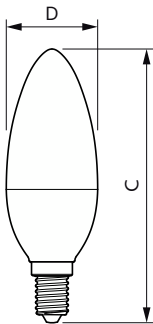

Temperature	
T-Case Maximum (Nom)	87 °C

Controls and Dimming	
Dimmable	No

CorePro Plastic LEDcandles & lusters

Mechanical and Housing

Bulb Finish	Frosted
Bulb Shape	B38
Net Weight (Piece)	0.053 kg

Approval and Application

Application Conditions

can it be used in closed luminaires	No
-------------------------------------	----

Product Data

Order product name	CorePro candle ND 7-60W E14 827 B38 FR
Full product name	CorePro candle ND 7-60W E14 827 B38 FR
Full product code	871951431296800
Order code	929002972502
Material Nr. (12NC)	929002972502
Numerator - Quantity Per Pack	1
EAN/UPC - Product/Case	8719514312968
Numerator - Packs per outer box	10
EAN/UPC - Case	8719514312975

Dimensional drawing

Product	D	C
CorePro candle ND 7-60W E14 827 B38 FR	38 mm	114 mm

Photometric data

Light Distribution Diagram - CorePro candle ND 7-60W E14 827 B38 FR

Spectral Power Distribution Colour - CorePro candle ND 7-60W E14 827 B38 FR