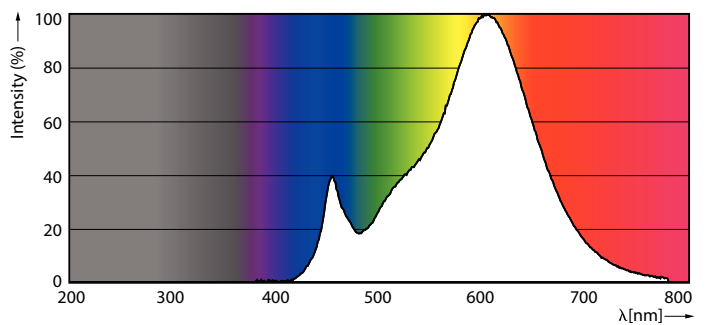

Product data

General Information	
Cap-Base	E14
Nominal lifetime	15,000 hour(s)
Switching Cycle	50,000
Lighting Technology	LED

Light Technical	
Color Code	827 [CCT of 2700K]
Luminous Flux	806 lm
Color Designation	Warm White (WW)
Correlated Color Temperature (Nom)	2700 K
Luminous Efficacy (rated) (Nom)	115.00 lm/W
Color Consistency	<6
Color rendering index (CRI)	80
LLMF At End Of Nominal Lifetime (Nom)	70 %
Photobiological safety according to EN 62471	RG1

Application Conditions

can it be used in closed luminaires	No
-------------------------------------	----

Product Data

Order product name	CorePro candle ND 7-60W E14 827 B38 FR
Full product name	CorePro candle ND 7-60W E14 827 B38 FR
Full product code	871951431296800
Order code	929002972502
Material Nr. (12NC)	929002972502
Numerator - Quantity Per Pack	1
EAN/UPC - Product/Case	8719514312968
Numerator - Packs per outer box	10
EAN/UPC - Case	8719514312975

Dimensional drawing

Product	D	C
CorePro candle ND 7-60W E14 827 B38 FR	38 mm	114 mm

Photometric data

Light Distribution Diagram - CorePro candle ND 7-60W E14 827 B38 FR

Spectral Power Distribution Colour - CorePro candle ND 7-60W E14 827 B38 FR