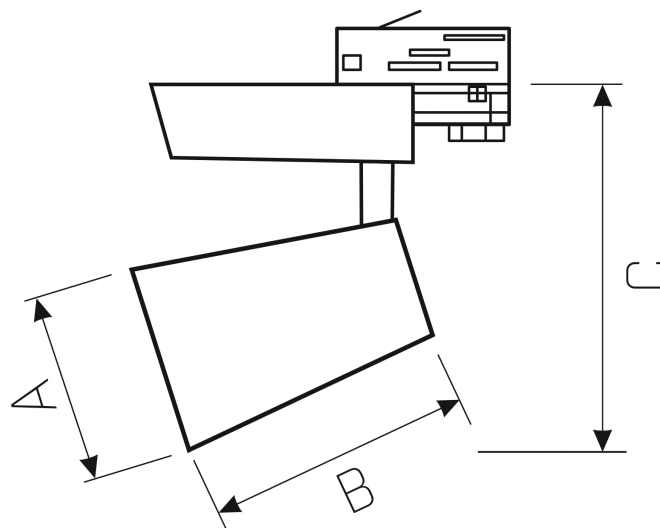

ESTRA

WOJP00336

LED luminaire ESTRA, with a power of 27 W, high light efficacy 140 lm/W. It is made of high-quality components, supported by a 5-year warranty. Lights up with neutral light - the most universal colour (4000K), which is suitable for the rooms we use on a daily basis, ensuring comfort during everyday activities. Narrow beam angle 60° gives directional light so that selected objects or surfaces can be better exposed. Designed to be mounted on a track.

Power	27 W	Voltage	230 V
Colour temperature	4000 K	Colour of light	Neutral white
Beam angle	60 °	Degree of protection (IP)	IP20

Technical data

Code	WQJP00336
Power	27 W
Nominal current	129.1 mA
Voltage	230 V
Energy consumption	27 kWh/1000h
Frequency	50HZ Hz
Protection class	I
Power supply included	+
Manufacturer of power supply	TCI
Power factor	0.93
Useful luminous flux*	3780 lm (360°)
Luminous flux**	2970 lm (360°)
Lamp efficacy	140 lm/W
Colour temperature	4000 K
Colour of light	Neutral white
Beam angle	60 °
RA	80
Light source included	+
Producer of LED diodes	CREE
Uniformity of color SDCM max	3
Dimmable	OPC
Working temperature range	-20/+40 °
Lifespan	50000 h
Housing material	Aluminum
Degree of protection (IP)	IP20
Colour	White
Dimension (AxBxC)	109x130x190 mm
For use	Inside
Assembly method	on track
Application	Inside
Made in	PL