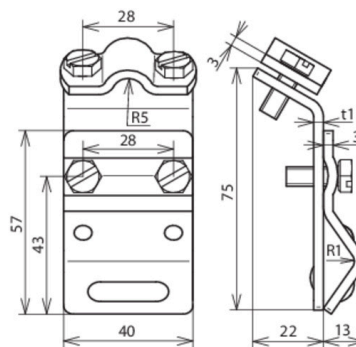

DRK ZS 7.10 W13.25 CU (338 007)

Figure without obligation

Arrangement:

Type	DRK ZS 7.10 W13.25 CU
Part No.	338 007
Clamping range bead	13-25 mm
Material of gutter clamp	Cu
Clamping range Rd	7-10 mm
Material of conductor clamp	Cu
Width / material thickness	40 / 3 mm
Screw	M6 x 16 / M6 x 10 mm
Material of screw	StSt
Lightning current carrying capability (10/350 µs)	100kA ^{*)}
Standard	EN 62561-1
Weight	190 g
Customs tariff number	85389099
GTIN	4013364024854
PU	25 Stk

^{*)} See test certificate for exact classification.

We reserve the right to introduce changes in performance, configuration and technology, dimensions, weights and materials in the course of technical progress. The figures are shown without obligation.