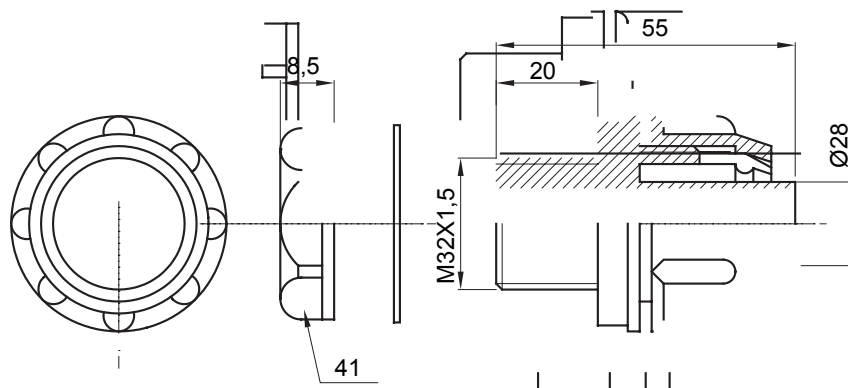

Straight and revolving coupling device for sheath with IP54 protection degree.

Colour	Grey RAL 7035	IP degree	IP54
ISO pitch	M32x1.5	Sheath Ø (mm)	28
Type	Fixed	Electrocod	210

DIMENSIONAL

TECHNICAL SYMBOLOGY