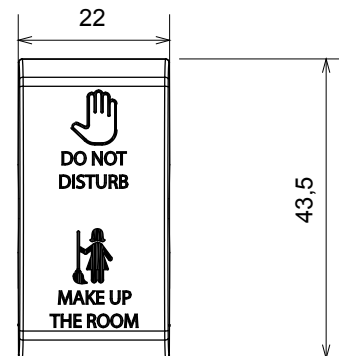

Product Data Sheet

GW13733

CHORUSMART - domestic range

Wide range of control devices, sockets for power supply (conforming to national and international standards) signal pick-up, climate control, comfort management, technical alarm signalling and emergency lighting management. The ChoruSmart modular devices are available in five colours, glossy white, satin white, natural beige, satin black and lacquered titanium and in various sizes from 1/2, 1, 2 and 3 modules. Thanks to the mounting supports for rectangular, square and round boxes, endless combinations can be created with the ChoruSmart range of plates.

Category	Replaceable button key	Button key	Neutral
Symbol	DND+MUR	Colour	Natural satin beige
Standard	EN 60669-1	Thermo-pressure with ball	125 °C
Glow Wire Test	850 °C	No. modules	1
Electrocod	140		

DIMENSIONAL