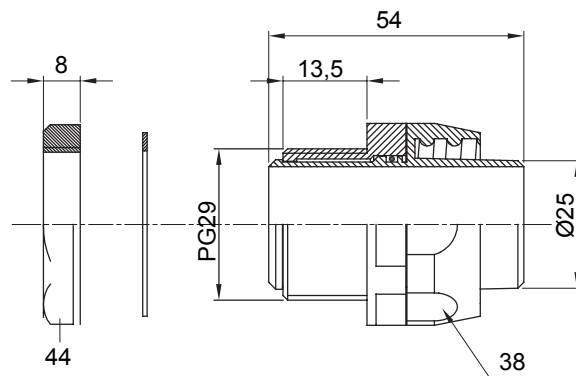

Product Data Sheet

DX54425

DF Range

Straight and revolving coupling device for sheath with IP54 protection degree.

Colour	Grey RAL 7035	IP degree	IP54
PG pitch	29	Sheath Ø (mm)	25
Type of pitch	PG29	Type	Revolving
Electrocod	210		

DIMENSIONAL

TECHNICAL SYMBOLOGY

IP

IP54

STANDARDS/APPROVALS