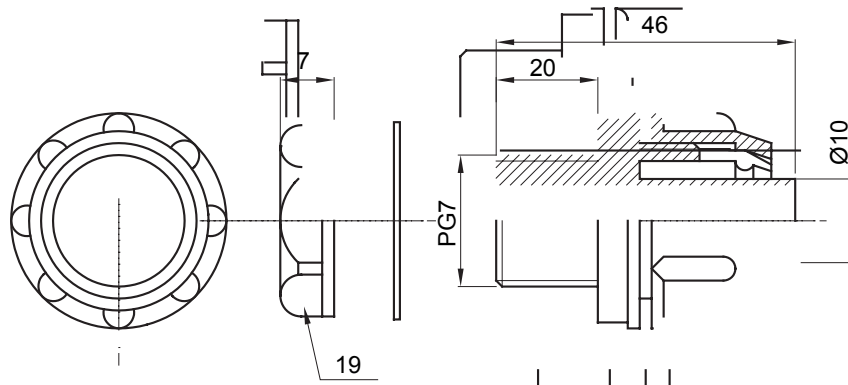

Straight and revolving coupling device for sheath with IP54 protection degree.

Colour	Grey RAL 7035	IP degree	IP54
PG pitch	7	Sheath Ø (mm)	10
Type	Fixed	Electrocod	210

DIMENSIONAL

TECHNICAL SYMBOLOGY

IP

IP54