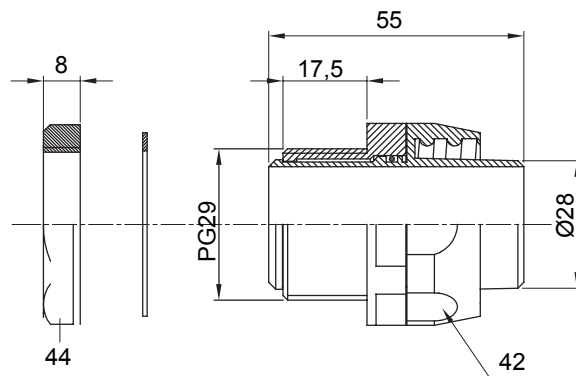

## DX54528

DF Range

Straight and revolving coupling device for sheath with IP54 protection degree.

Colour	Black RAL 9005	IP degree	IP54
PG pitch	29	Sheath Ø (mm)	28
Type	Revolving	Electrocod	210

### DIMENSIONAL