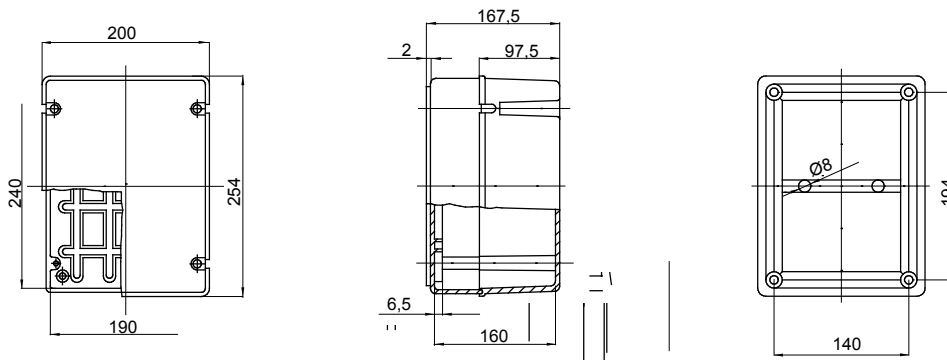

## GW44418

44 CE Range

Range 44 CE - Surface-mounting watertight junction boxes in compliance with EN 60670-1 (CEI 23-48) and IEC 60670-22 (CEI 23-94) and made in high-performance technopolymers. The range includes versions with protection degree IP44, IP55, IP56 with smooth walls or with quick entry cable glands and different type of covers: blind / transparent, deep/plain, press-on/screw (in plastic, also 1/4 turn, or in metal). Available in different self-extinguishing materials (up to GWT 960 °C). Suitable for ordinary junctions, for special uses, and for industrial uses.

Insulation class	II (according to IEC 61140 standards)	Colour	Grey RAL 7035
IP degree	IP56	Material	Technopolymer GWPLAST 120
Mechanical resistance	IK08	Internal dim. LxHxD (mm)	240x190x160
Max Ø holes possible	37 mm	Lid screws (no. and type)	4 insul. sealable hinged
Application	Industrial uses	Glow Wire Test	650 °C
Lid	Deep screwed	Operating temperature	-25 +60 °C
Type of material	Halogen-free in compliance with EN 60754-2	Electrocod	02211
Thermo-pressure with ball	110 °C	Torque screws tightening	1.8 Newton/meter
Walls	Smooth	Accessories for insulation restoring	GW44621, GW44622

### DIMENSIONAL