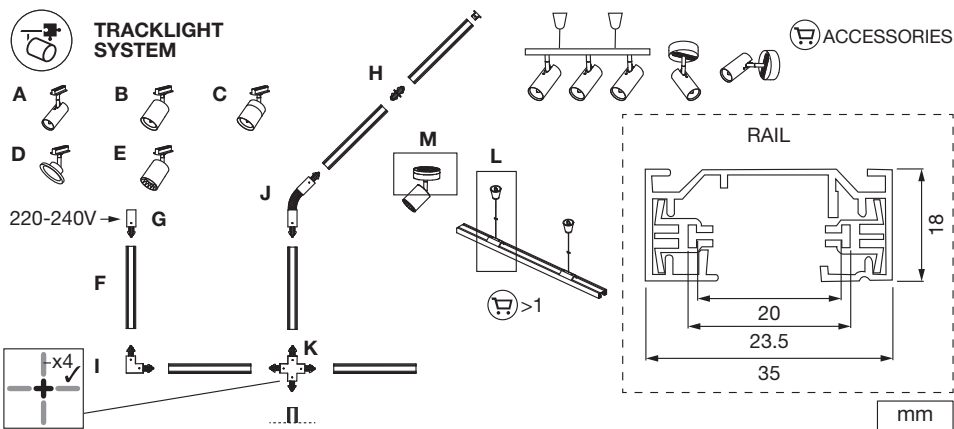

4058075756687  
4058075756700

**170g**

mm

	W	L	H
4058075756588, 4058075756625	140	55	130
4058075756649, 4058075756663	135	65	93
4058075756687, 4058075756700	142	65	93

**1**

**ON**  
**OFF**

**2**

Lamps not included

**3**

**4**

Item	Model	Socket	Dimension L x W x H	Color	EAN
A	TRACKLIGHT SPOT CYLINDER	GU10	140 x 55 x 130 mm	White Black	4058075756588 4058075756625
B	TRACKLIGHT SPOT MINICYLINDER	GU10	135 x 65 x 93 mm	White Black	4058075756649 4058075756663
C	TRACKLIGHT SPOT CYLINDER	GU10	142 x 65 x 93 mm	White Black	4058075756687 4058075756700
D	SMART WIFI TRACKL SPOT CIRCLE TUNABLE	Integrated LED	ø120 x 95 mm	White Black	4058075759749 4058075759763
E	SMART WIFI TRACKL SPOT OSAKA TUNABLE	Integrated LED	64.5 x 92 x 140 mm	White Black	4058075759787 4058075759800
F	TRACKLIGHT RAIL	-	1000 x 35 x 18 mm	White Black	4058075763920 4058075763944
G	TRACKLIGHT SUPPLY CONNECTOR	-	104 x 35 x 18 mm	White Black	4058075763968 4058075763982
H	TRACKLIGHT LINEAR CONNECTOR	-	64 x 35 x 18 mm	White Black	4058075764002 4058075764026
I	TRACKLIGHT CORNER CONNECTOR	-	104 x 104 x 18 mm	White Black	4058075764040 4058075764064
J	TRACKLIGHT FLEXIBLE CONNECTOR	-	290 x 35 x 18 mm	White Black	4058075764088 4058075764101
K	TRACKLIGHT CROSS CONNECTOR	-	172 x 172 x 18 mm	White Black	4058075764125 4058075764149
L	TRACKLIGHT SUSPENSION KIT	-	61 x 33 x 15 / ø40 x 47 mm	White Black	4058075764163 4058075764187
M	TRACKLIGHT ROUND BASE	-	32 x ø100 mm	White Black	4058075764200 4058075764224