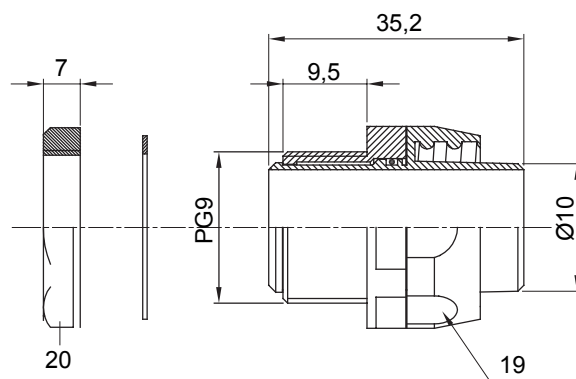

Straight and revolving coupling device for sheath with IP54 protection degree.

Colour	Grey RAL 7035	IP degree	IP54
PG pitch	9	Sheath Ø (mm)	10
Type	Revolving	Electrocod	210

DIMENSIONAL

TECHNICAL SYMBOLOGY