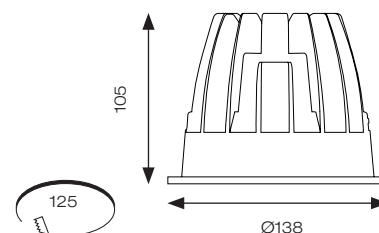

OCTO
Option
Available

Powered by
CASAMBI

INPUT	HERTZ	TEMP	LIFETIME (HRS)	CRI	SDCM	BEAM ANGLE	CLASS	IP
230V	50/60Hz	-20°C to 25°C	L80 60,000	Ra 90	3	65°	2	IP44

CODE	DESCRIPTION	WATTAGE	CCT	LUMENS	LMW	UGR	TRADE
AULED125DHP	Cool White	28W	4000K	2400lm	85lm	18	£87.50
AULED125DHP/WW	Warm White	28W	3000K	2300lm	82lm	18	£87.50