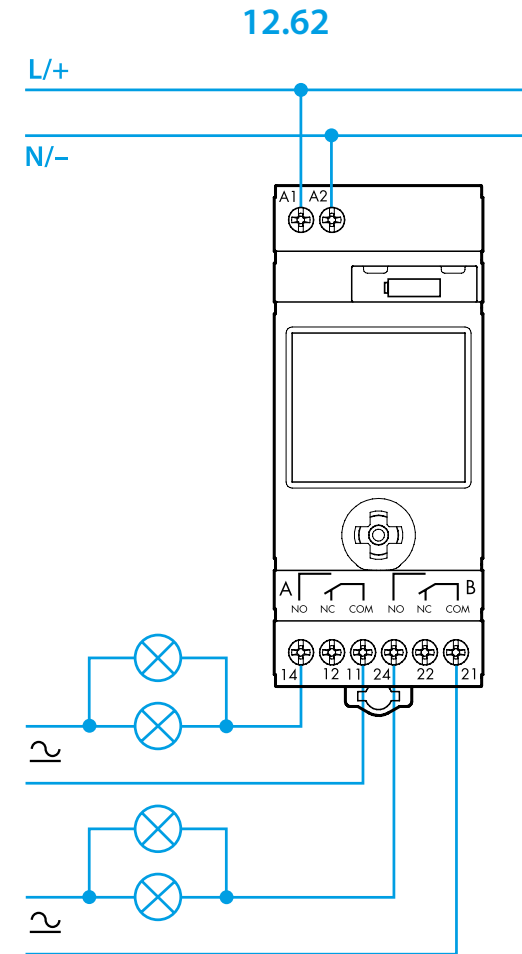

- Operating Control, Independently mounted
- Panel mounting, Type 1 Action
- Pollution Degree 2, Impulse Voltage 4000 V (800 V for 12...24 V models)
- Terminals nominal torque: 0.8 Nm
- The battery can be replaced only by the manufacturer or competent personnel
- The device can be installed and configured only by the installer or a qualified installer