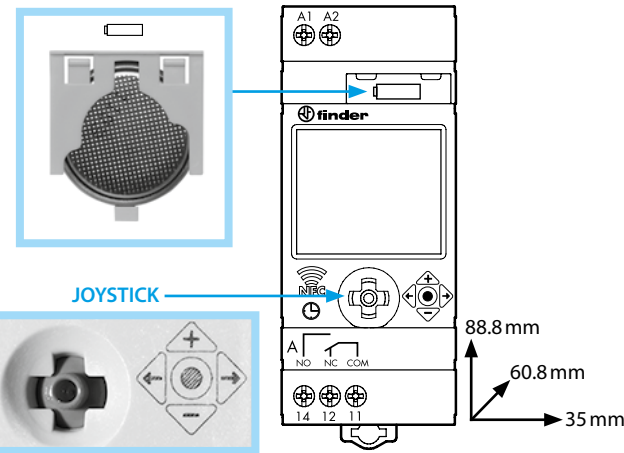

2 SETTINGS (examples)

- 2a Setting: year, day, month, hour, minutes, EU (daylight saving)
- 2b Holiday program (Start: day/month. Finish: day/month), PIN, END

3 PROGRAMMING (examples)

- 3a ON - OFF Function (6:25 ON - 19:15 OFF, Mon, Wed, Fri, Sun)
- 3b PULSE function (11:00 pulse 5 s, Mon Wed Fri)

4 MANUAL MODE

- 4a Manual ON/OFF channel A
- 4b Manual ON/OFF channel B (12.62 only)
- 4c Permanent Manual over-ride ON/OFF - Channel A
- 4d Permanent Manual over-ride ON/OFF - Channel B (12.62 only)

5 DELETION of all program

6 DELETION of single program

NOTE

- Battery replacement: BATTERY CR 2032 (LiMnO₂) 3V, 230mAh. Complies with Article 11, EU directive 2006/66/CE. Dispose of batteries according to local regulations
- Back-light display (only with power supply)
- Minimum switching interval: 1 second (pulse function)

	EN 60669-1 / EN 60669-2-1	
	12.6x.8.230.0000 U_N 110...230 V AC (50/60 Hz) / DC U_{min} - U_{max} 88 V - 253 V (AC/DC) P 2.8 VA (50 Hz) / 0.9 W	
	12.61.0.024.0000 U_N 12...24 V AC (50/60 Hz) / DC U_{min} - U_{max} 10 V - 30 V (AC/DC) P 2.2 VA / 1.2 W	
	1 CO (SPDT) (12.61) 2 CO (DPDT) (12.62) 16 A 250 V AC	
	AC1 4000 VA AC15 (230 V AC) 750 VA	
		2000 W (230 V)
		750 W (230 V)
		400 W (230 V) CFL-LED
	(-20...+50)°C	
	IP20