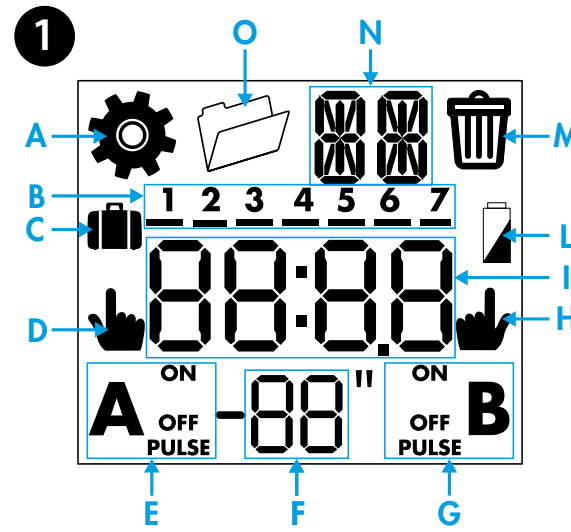

2 SETTINGS (examples)

- 2a Setting: year, day, month, hour, minutes, EU (daylight saving)
- 2b Holiday program (Start: day/month. Finish: day/month), PIN, END

3 PROGRAMMING (examples)

- 3a ON - OFF Function (6:25 ON - 19:15 OFF, Mon, Wed, Fri, Sun)
- 3b PULSE function (11:00 pulse 5 s, Mon Wed Fri)

4 MANUAL MODE

- 4a Manual ON/OFF channel A
- 4b Manual ON/OFF channel B (12.62 only)
- 4c Permanent Manual over-ride ON/OFF - Channel A
- 4d Permanent Manual over-ride ON/OFF - Channel B (12.62 only)

5 DELETION of all program

6 DELETION of single program

NOTE

- Battery replacement: BATTERY CR 2032 (LiMnO₂) 3V, 230mAh. Complies with Article 11, EU directive 2006/66/CE. Dispose of batteries according to local regulations
- Back-light display (only with power supply)
- Minimum switching interval: 1 second (pulse function)

	EN 60669-1 / EN 60669-2-1	
	12.6x.8.230.0000 U_N 110...230 V AC (50/60 Hz) / DC U_{min} - U_{max} 88 V - 253 V (AC/DC) P 2.8 VA (50 Hz) / 0.9 W	
	12.61.0.024.0000 U_N 12...24 V AC (50/60 Hz) / DC U_{min} - U_{max} 10 V - 30 V (AC/DC) P 2.2 VA / 1.2 W	
	1 CO (SPDT) (12.61) 2 CO (DPDT) (12.62) 16 A 250 V AC	
	AC1 4000 VA AC15 (230 V AC) 750 VA	
		2000 W (230 V)
		750 W (230 V)
		400 W (230 V) CFL-LED
	(-20...+50)°C	
	IP20