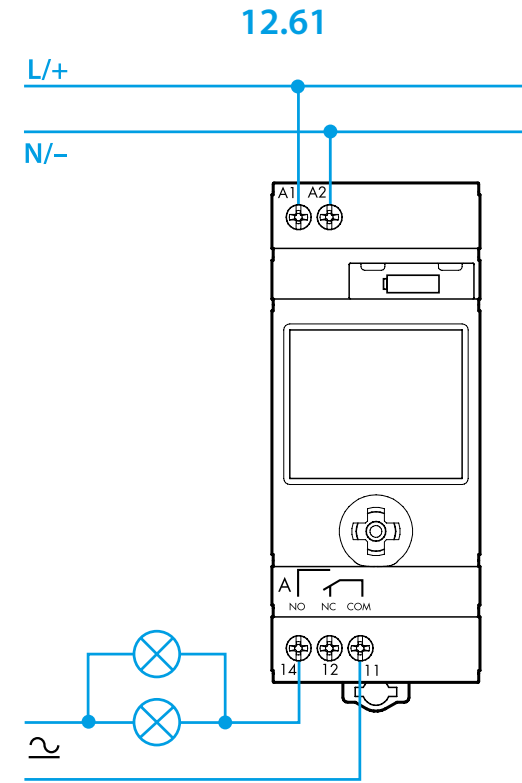

Download on the **App Store** GET IT ON **Google Play**