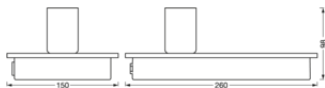

Product features

- Housing material: metal and wood
- Decorative Luminaire

TECHNICAL DATA

Electrical data

Nominal voltage	220...240 V
Mains frequency	50...60 Hz
Protection class	II

Dimensions & Weight

Length	260.00 mm
Width	150.00 mm
Height	98.00 mm
Product weight	630.00 g
Cable length	1900 mm