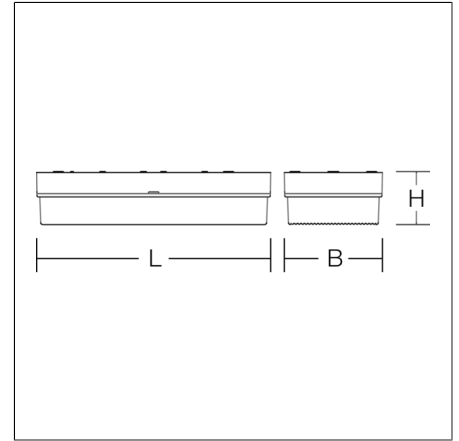

# GSUN 4

671793.002.2 | Luminaires for escape route identification

Wall luminaires  
4051859991298  
L 344, B 144, H 78

Wall (surface)  
white

All-plastic luminaires, shockproof. For escape route identification or escape route illumination. Base: plastic (polycarbonate). Refractor: plastic (polycarbonate), transparent, prismatic. 4 legends for escape route identification included. Suitable for Wall (surface). Pendant luminaire also possible with accessories. Suitable for connection to central battery systems.

## Product specifications

Typ of emergency lighting	Central battery system
Monitoring	Power circuit
Battery	without
Operating mode	maintained power mode
Viewing Distance	25 m
Length L	344 mm
Width B	144 mm
Height H	78 mm
Weight	0.84 kg
Light source	LED
Colour temperature	6500 K
System power, mains operation	6 W
System power, emergency operation	6 W
Colour rendering index (CRI)	80
Driver	Converter
Control	on/off
Voltage	220 - 240 V / 0 Hz, 50 - 60 Hz
Luminaires on B10A fuse	17
Luminaires on B16A fuse	27
Luminaires on C10A fuse	28
Luminaires on C16A fuse	45
Inrush current / Inrush current duration	27 A / 250 $\mu$ s
Type of protection	IP 54
Protection class	II
Ambient temperature for maintained power	-10 °C ... + 35 °C
Ambient temperature for non-maintained power mode	-10 °C ... + 35 °C
Conformity mark	CE