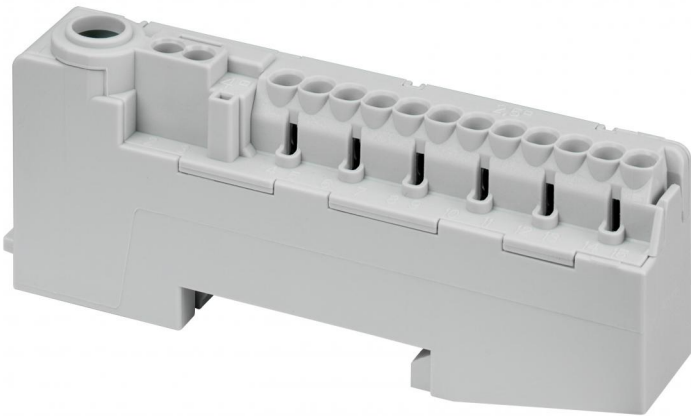

Plug clamps

KLS L 1/14-SL

KLS L 1/14-SL

Plug clamps

Productnumber: 79032001

Dimensions: 94 x 35 x 17 mm

Terminal, for rigid conductors, 15 clamping points, 1 screwable clamping point 25 mm² (1.5-25 mm² re, 1-16 mm² rf+AD), 2 screwless clamping points 4 mm² (1-4 mm² re, 1-2.5 mm² rf+AD), 12 screwless clamping points 2.5 mm² (1-2.5 mm² re, 0.75-1.5 mm² rf+AD), for assembly on 35 mm DIN mounting rail, for current carrying capacity of 76 A

Grey

Technical Data

electrical characteristics

Strip length:	10 mm
Number of poles:	1

Dimensions

Width:	94 mm
Length:	35 mm
Height:	17 mm

Material characteristics

Industry quality:	no
-------------------	----