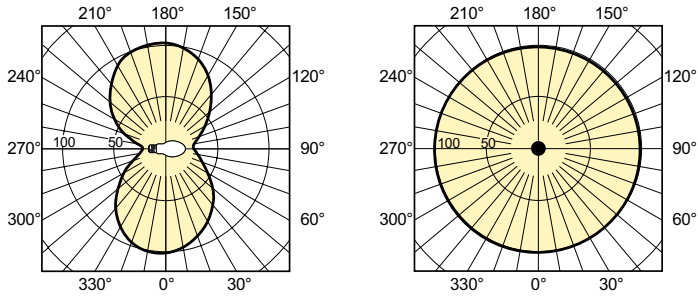

Photometric data

Light Distribution Diagram - MST SON APIA Plus Xtra 70W E27 1SL/24

Spectral Power Distribution Colour - MST SON APIA Plus Xtra 70W E27 1SL/24