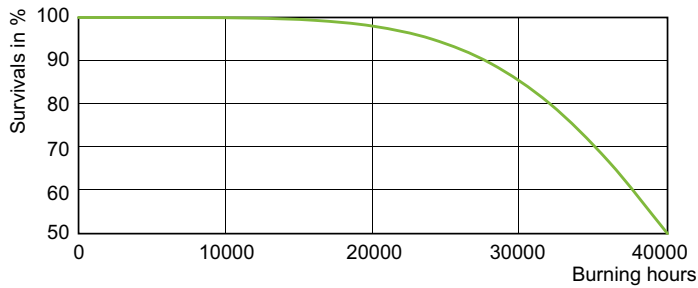

Lifetime

Life Expectancy Diagram - MST SON APIA Plus Xtra 70W E27 1SL/24

Lumen Maintenance Diagram - MST SON APIA Plus Xtra 70W E27 1SL/24