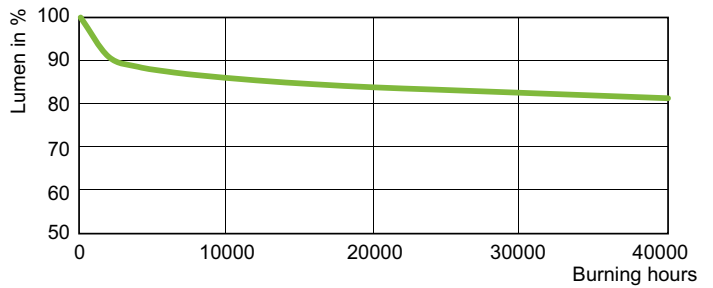

Lifetime

Life Expectancy Diagram - MST SON APIA Plus Xtra 70W E27 1SL/24

Lumen Maintenance Diagram - MST SON APIA Plus Xtra 70W E27 1SL/24