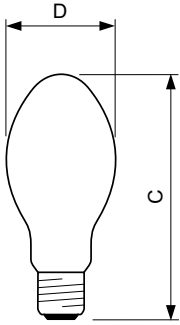

MASTER SON APIA Plus Xtra

Order product name	MST SON APIA Plus Xtra 70W E27 1SL/24
Order code	928150719835
Numerator - Quantity Per Pack	1
Numerator - Packs per outer box	24
Material number (12NC)	928150719835

Full product name	MST SON APIA Plus Xtra 70W E27 1SL/24
EAN/UPC - Case	8727900928181

Dimensional drawing

Product	D (max)	C (max)
MST SON APIA Plus Xtra 70W E27 1SL/24	71 mm	156 mm