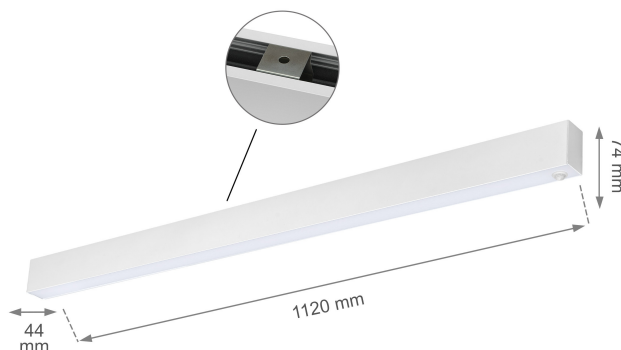

# ALLDAY GO

WOJP07923

See  
more

LED luminaire ALLDAY GO, with a power of 36 W, high light efficacy 130 lm/W. It shines with a warm light (3000K), which promotes relaxation and rest, making the illuminated room cosier. Designed for surface mounting.

Power	<b>36 W</b>	Voltage	<b>230 V</b>
Colour temperature	<b>3000 K</b>	Colour of light	<b>WW</b>
Beam angle	<b>115 °</b>	Degree of protection (IP)	<b>IP20</b>

## Technical data

Code	WQJP07923
Power	36 W
Nominal current	172 mA
Voltage	230 V
Energy consumption	36 kWh/1000h
Frequency	50HZ Hz
Protection class	I
Power supply included	Yes
Manufacturer of power supply	SPECTRUM
Power factor	0.93
Useful luminous flux*	4700 lm (360°)
Luminous flux**	2070 lm (360°)
Lamp efficacy	130 lm/W
Colour temperature	3000 K
Colour of light	WW
Beam angle	115 °
RA	80
Light source included	+
Producer of LED diodes	SPECTRUM
Uniformity of color SDCM max	3
Dimmable	No
Working temperature range	-20/+40 °
Lifespan	17000 h
Housing material	Aluminum
Degree of protection (IP)	IP20
Colour	White
Dimension (AxBxC)	1120X44X74 mm
For use	Inside
Assembly method	On the ceiling
Application	Inside
Made in	PL