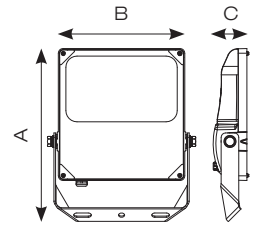

Aztec Symmetrical

- High performance die-cast aluminium LED floodlight with symmetrical light distribution suitable for industrial applications
- High output, high efficiency floodlight
- Pre-installed breathable gland prevents internal moisture accumulation
- Bracket design allows installation without removing mounting bracket
- High efficiency up to 148 Lm/W
- Pre-wired with 1.5 metre of rubber insulated cable for ease of installation
- Non-dimmable

INPUT	HERTZ	TEMP	LIFETIME (HRS)	CRI	SDCM	BEAM ANGLE	CLASS	IP	IK
230V	50/60Hz	-30°C to 50°C	L80 B10 54,000	Ra 70	5	115°	1	IP66	IK08

CODE	DESCRIPTION	WATTAGE	CCT	LUMENS	LM/W	A	B	C	WINDAGE	TRADE
AAZLED50		50W		7000lm	140lm	267mm	190mm	55mm	0.07	£181.00
AAZLED100		100W		14750lm	148lm	314mm	230mm	61mm	0.09	£340.00
AAZLED150	Daylight	150W	5000K	21750lm	145lm	360mm	260mm	67mm	0.11	£399.00
AAZLED200		200W		28500lm	143lm	398mm	300mm	70mm	0.14	£454.00
AAZLED300		300W		44000lm	147lm	470mm	363mm	80mm	0.2	£737.00