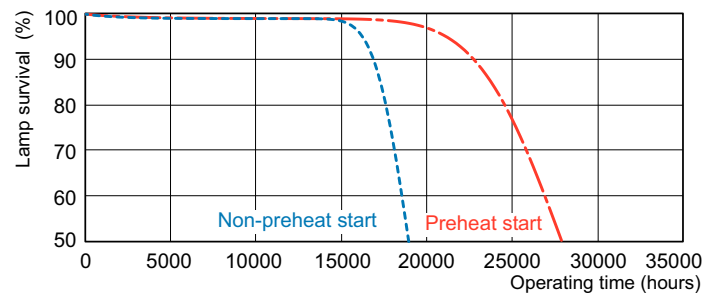

Product data

General Information		Operating and Electrical	
Cap-Base	G5 [G5]	Power Consumption	34.9 W
Features	na [Not Applicable]	Lamp Current (Nom)	0.175 A
Flux measurement reference	Sphere		
Light Technical		Controls and Dimming	
Color Code	865 [CCT of 6500K]	Dimmable	Yes
Luminous Flux	3,100 lumen		
Color Designation	Cool Daylight	Mechanical and Housing	
Chromaticity Coordinate X (Nom)	0.313	Bulb Shape	T5 [16 mm (T5)]
Chromaticity Coordinate Y (Nom)	0.337		
Correlated Color Temperature (Nom)	6500 K	Approval and Application	
Luminous Efficacy (rated) (Nom)	87 lm/W	Mercury (Hg) Content (Nom)	1.2 mg
Color rendering index (CRI)	82	Energy Consumption kWh/1000 h	35 kWh
		EPREL Registration Number	423.544

Photometric data

Spectral Power Distribution Colour - MASTER TL5 HE 35W/865 SLV/40

Lifetime

Life Expectancy Diagram - MASTER TL5 HE 35W/865 SLV/40

Life Expectancy Diagram - MASTER TL5 HE 35W/865 SLV/40

MASTER TL5 High Efficiency