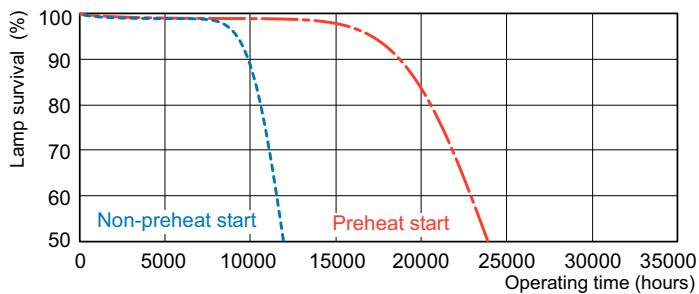

Product data

General Information		Operating and Electrical	
Cap-Base	G5 [G5]	Power Consumption	34.9 W
Features	na [Not Applicable]	Lamp Current (Nom)	0.175 A
Flux measurement reference	Sphere		
Light Technical		Controls and Dimming	
Color Code	865 [CCT of 6500K]	Dimmable	Yes
Luminous Flux	3,100 lumen		
Color Designation	Cool Daylight	Mechanical and Housing	
Chromaticity Coordinate X (Nom)	0.313	Bulb Shape	T5 [16 mm (T5)]
Chromaticity Coordinate Y (Nom)	0.337		
Correlated Color Temperature (Nom)	6500 K	Approval and Application	
Luminous Efficacy (rated) (Nom)	87 lm/W	Mercury (Hg) Content (Nom)	1.2 mg
Color rendering index (CRI)	82	Energy Consumption kWh/1000 h	35 kWh
		EPREL Registration Number	423.544

Photometric data

Spectral Power Distribution Colour - MASTER TL5 HE 35W/865 SLV/40

Lifetime

Life Expectancy Diagram - MASTER TL5 HE 35W/865 SLV/40

Life Expectancy Diagram - MASTER TL5 HE 35W/865 SLV/40

MASTER TL5 High Efficiency