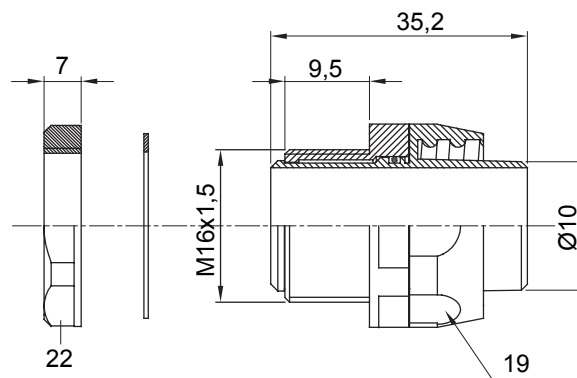

Product Data Sheet

DX54110

DF Range

Straight and revolving coupling device for sheath with IP54 protection degree.

Colour	Black RAL 9005	IP degree	IP54
ISO pitch	M 16x1.5	Sheath Ø (mm)	10
Type	Revolving	Electrocod	210

DIMENSIONAL

TECHNICAL SYMBOLOGY

IP

IP54

STANDARDS/APPROVALS