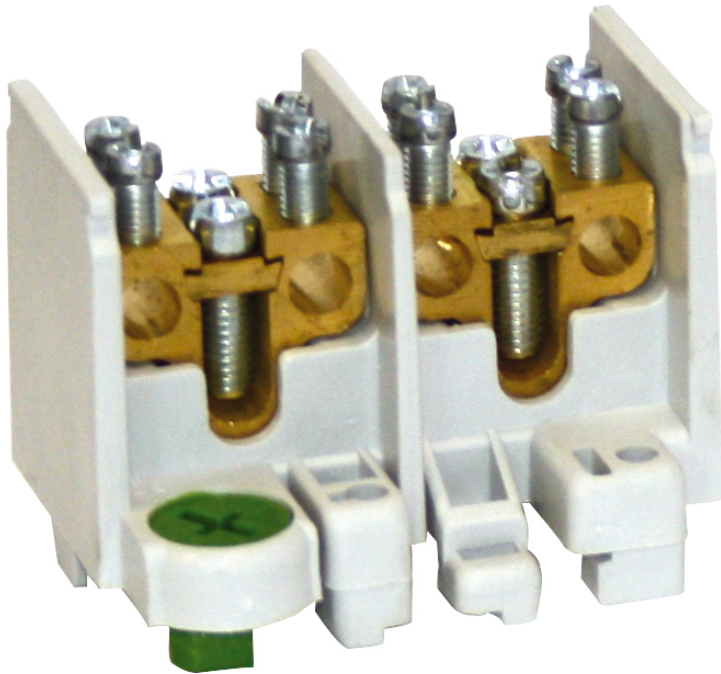

Main cable junction terminal

HA 25-22

HA 25-22

Main cable junction terminal

Productnumber: 69122201

Dimensions: 157 x 50 x 58 mm

Main cable junction terminal with cross-sectional area 1x25 mm² per pole and 2 outlets 16 mm²per pole

2-pole - 25/16 mm²

Technical Data

electrical characteristics

Number of poles:	2
------------------	---

Dimensions

Width:	157 mm
--------	--------

Length:	50 mm
---------	-------

Height:	58 mm
---------	-------