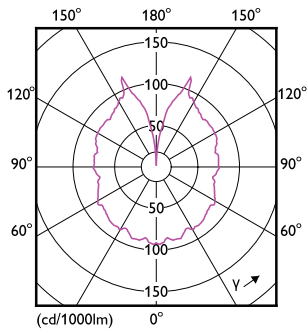

Photometric data

Light Distribution Diagram - LED classic-giant 40W E27 A160 GOLD DIM