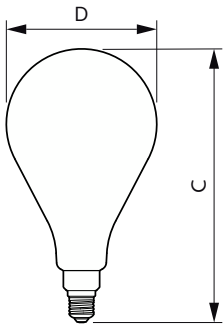

## Dimensional drawing

Product	D	C
LED classic-giant 40W E27 A160 GOLD DIM	162 mm	293 mm