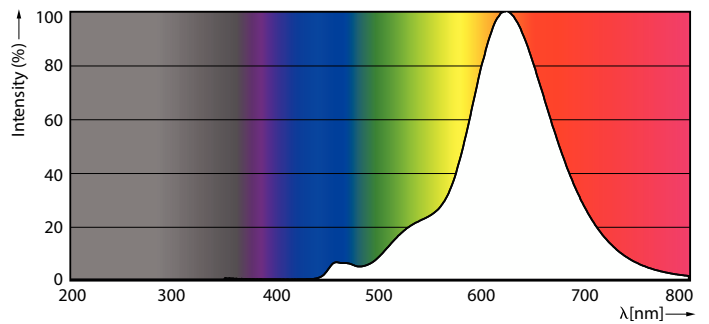

### Product data

General Information	
Cap-Base	E27
Nominal lifetime	15,000 hour(s)
Switching Cycle	20,000
Rated Lifetime (Hours)	15,000 hour(s)
Lighting Technology	LED
Light Technical	
Color Code	818 [CCT of 1800K]
Color Code	818 [CCT of 1800K]
Beam Angle (Nom)	330 degree(s)
Luminous Flux	470 lm
Color Designation	1800
Correlated Color Temperature (Nom)	1800 K
Luminous Efficacy (rated) (Nom)	67 lm/W
Color Consistency	<6
Color rendering index (CRI)	80
LLMF At End Of Nominal Lifetime (Nom)	70 %
Photobiological safety according to EN 62471	RG1

## Dimensional drawing

Product	D	C
LED classic-giant 40W E27 A160 GOLD DIM	162 mm	293 mm

## Photometric data

Light Distribution Diagram - LED classic-giant 40W E27 A160 GOLD DIM

Spectral Power Distribution Colour - LED classic-giant 40W E27 A160 GOLD DIM