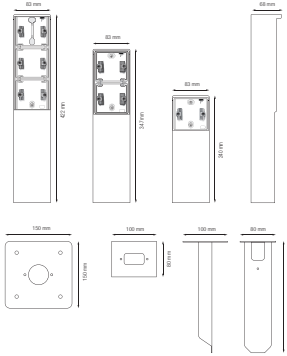

Faster and easier installation:

- all connections terminals are located at the top of the base:
 - to ensure all wires can be cut and stripped at the same length
 - to guarantee more space under the mechanism, so you can easily fold the wires and place the mechanism in the flush-mounting box without the wiring pushing it back up.

Technical data

Splashproof garden post with threefold socket outlet, side earthing and spike, black. Handmade product: small deviations in form may occur

- Function: – wall socket outlet
 - contact buses with a large contact surface that do not rest on the base in order to be connected
- Maximum MCB rating: 16 A (1.5 mm²) / 20 A (2.5 mm²) (limited by national installation rules)
- Number of mechanisms: 3
- Protection degree: IP55 for the combination of a socket outlet and a splashproof mounting box
- Impact resistance: The combination of a Hydro mechanism and a flush- or surface-mounting box has an impact resistance of IK07 with a minimum temperature of -25 °C and a maximum temperature of 55 °C
- Colour: The base material is coloured in mass, black (RAL 9005)
- Dimensions (HxWxD): 422 x 83 x 68 mm
- Certification marks: KEMA, ÖVE, SEMKO
- Marking: CE

niko

- Material housing: stainless steel

$\frac{h}{3} \leq \frac{16 A}{250 Vac}$ **CE**

Dimensions

Wiring diagram