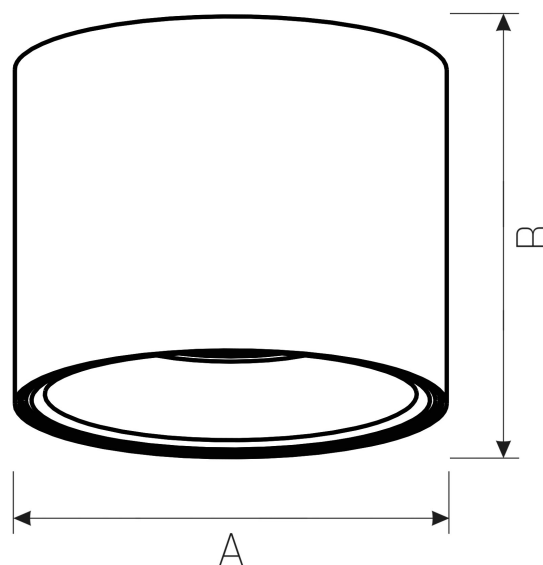

CHLOE AR111 GU10

SLIP005032

Surface-mounted luminaire CHLOE AR111 GU10 for replaceable light source. It has a very high degree of protection IP65, providing protection against the ingress of dust and water jets. Designed for surface mounting.

IP65

Voltage **250 V**

Socket **GU10**

Degree of protection (IP) **IP65**

Technical data

Code	SLIP005032
Voltage	250 V
Protection class	I
Light source included	No
Working temperature range	-20/+40 °
Lifespan	17000 h
Housing material	Aluminum
Socket	GU10
Degree of protection (IP)	IP65
Colour	Black
Dimension (AxBxC)	fi 120x115 mm
For use	Inside/Outside
Assembly method	On the ceiling
Application	INT/EXT
Made in	PRC
Other	MAX 12W LED; NO INTENDED FOR HALOGEN ,