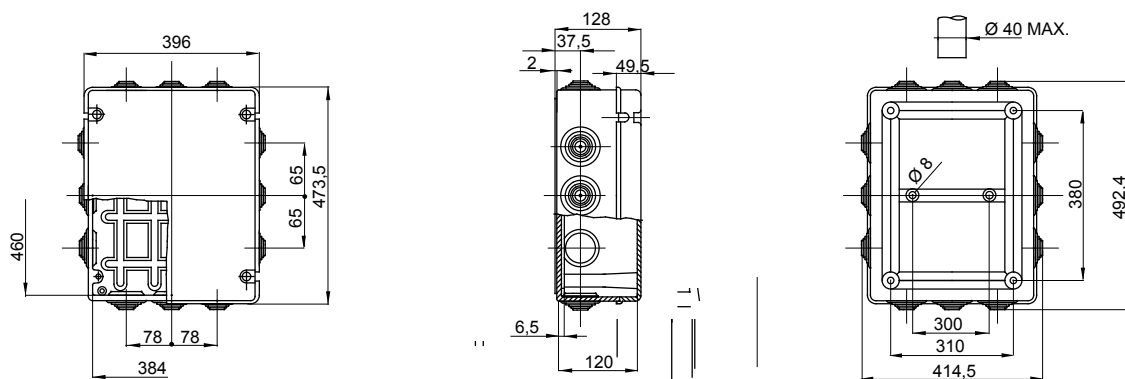

## GW44011

44 CE Range

Range 44 CE - Surface-mounting watertight junction boxes in compliance with EN 60670-1 (CEI 23-48) and IEC 60670-22 (CEI 23-94) and made in high-performance technopolymers. The range includes versions with protection degree IP44, IP55, IP56 with smooth walls or with quick entry cable glands and different type of covers: blind / transparent, deep/plain, press-on/screw (in plastic, also 1/4 turn, or in metal). Available in different self-extinguishing materials (up to GWT 960 °C). Suitable for ordinary junctions, for special uses, and for industrial uses.

Insulation class	II (according to IEC 61140 standards)	Colour	Grey RAL 7035
IP degree	IP55	Material	Technopolymer GWPLAST 75
Mechanical resistance	IK08	Internal dim. LxHxD (mm)	460x380x120
Entries No. holes / Ø	14 / 48	Lid screws (no. and type)	6 insul. sealable hinged
Application	Ordinary junctions	Glow Wire Test	650 °C
Lid	Plain screwed	Operating temperature	-25 +60 °C
Type of material	Halogen-free in compliance with EN 60754-2	Electrocod	02210
Thermo-pressure with ball	85 °C	Torque screws tightening	1.8 Newton/meter
Walls	With cable glands	Accessories for insulation restoring	GW44621

### DIMENSIONAL