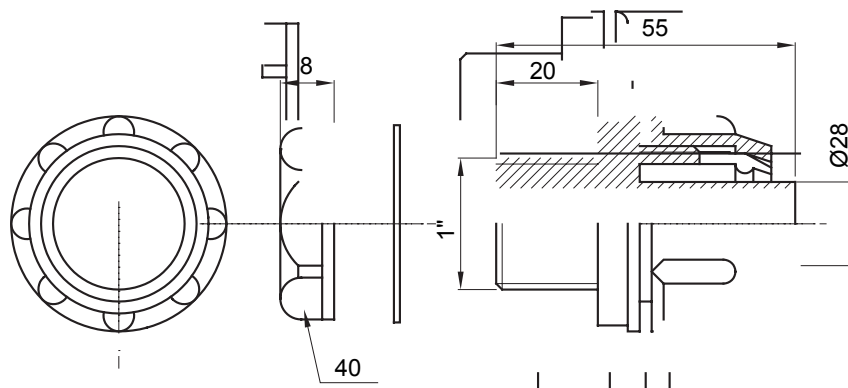

Straight and revolving coupling device for sheath with IP54 protection degree.

Colour	Grey RAL 7035	IP degree	IP54
GAS pitch	1"	Sheath Ø (mm)	28
Type	Fixed	Electrocod	210

### DIMENSIONAL