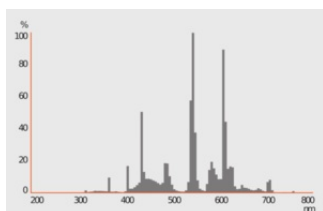

Photometrical data

Luminous flux	300 lm
Luminous efficacy	50 lm/W
Light color (designation)	LUMILUX Cool White
Color temperature	4000 K
Color rendering index Ra	≥ 80
Light color	840
Rated LLMF at 2,000 h	0.80
Rated LLMF at 4,000 h	0.74
Rated LLMF at 6,000 h	0.71
Rated LLMF at 8,000 h	0.69