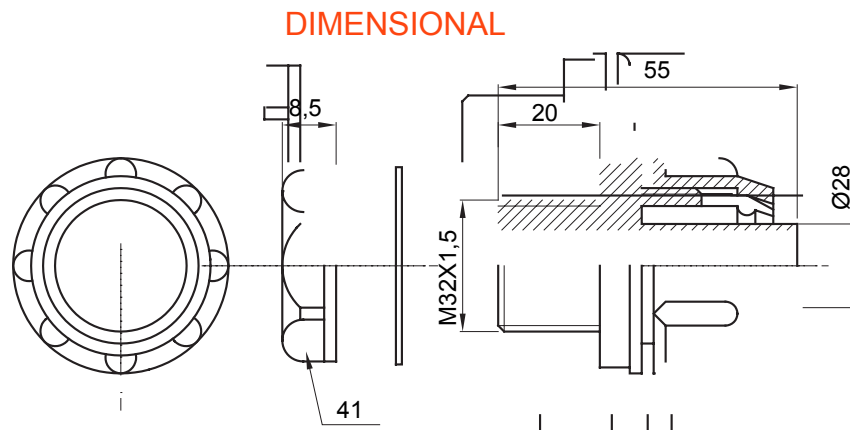

Product Data Sheet

DX56028

DF Range

Straight and revolving coupling device for sheath with IP54 protection degree.

Colour	Grey RAL 7035	IP degree	IP54
ISO pitch	M32x1.5	Sheath Ø (mm)	28
Type	Fixed	Electrocod	210